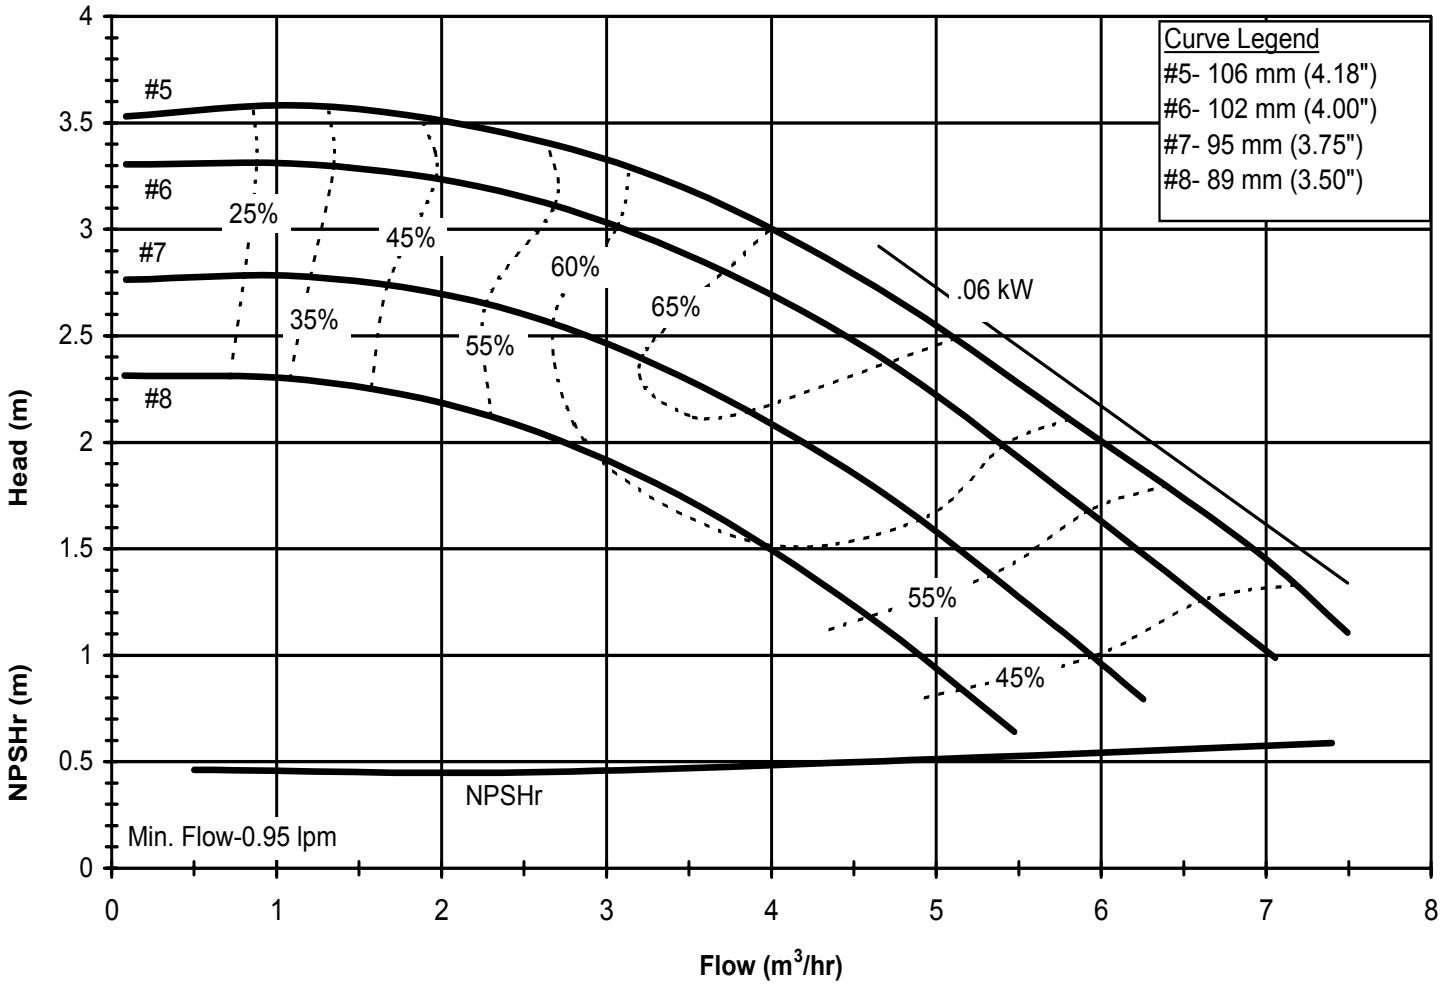

DB860
 6019 REV 0

Model DB8
 1725 rpm, 60 Hz
 Suction: 1 1/2" FNPT
 Discharge: 1" MNPT

DB860
 6019 REV 0

Model DB8
 2900 rpm, 50 Hz
 Suction: 1 1/2" FNPT
 Discharge: 1" MNPT

DB850
 6020 REV 0

Model DB8
 1450 rpm, 50 Hz
 Suction: 1 1/2" FNPT
 Discharge: 1" MNPT