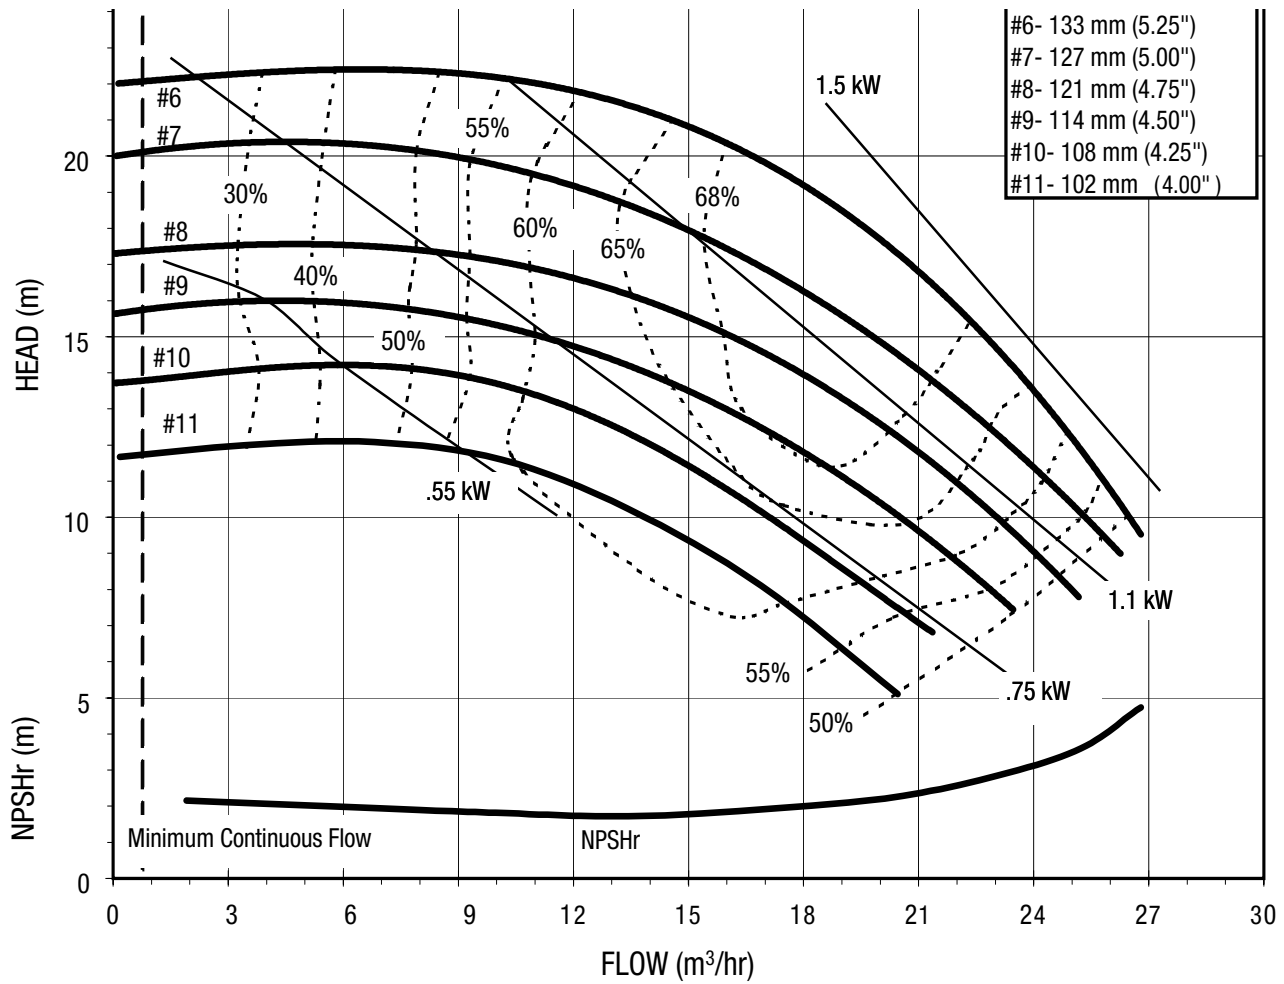

DB1050
 6018 REV 0

Model DB11
 3450 rpm, 60 Hz
 Suction: 2" FNPT
 Discharge: 1 1/2" MNPT

DB1160
 6001 Rev 0

Model DB11
 1725 rpm, 60 Hz
 Suction: 2" FNPT
 Discharge: 1 1/2" MNPT

DB1160
 6001 Rev 0

Model DB11
 2900 rpm, 50 Hz
 Suction: 2" FNPT
 Discharge: 1 1/2" MNPT