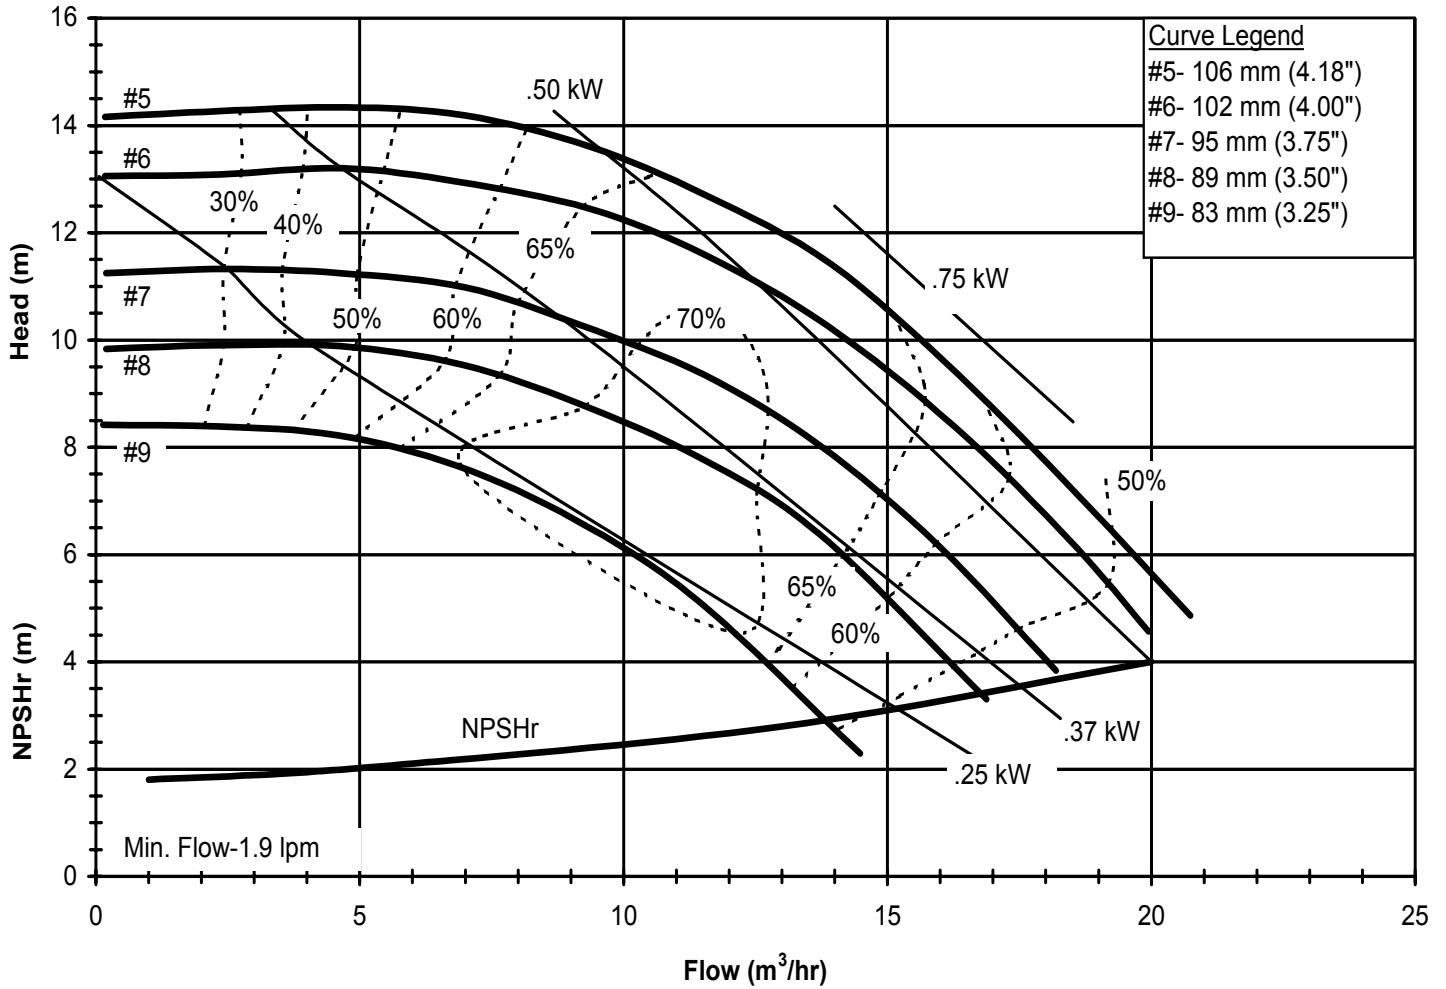

Model DB10
2900 rpm, 50 Hz
Suction: 1 1/2" FNPT
Discharge: 1 1/2" MNPT

DB1050
6018 REV 0