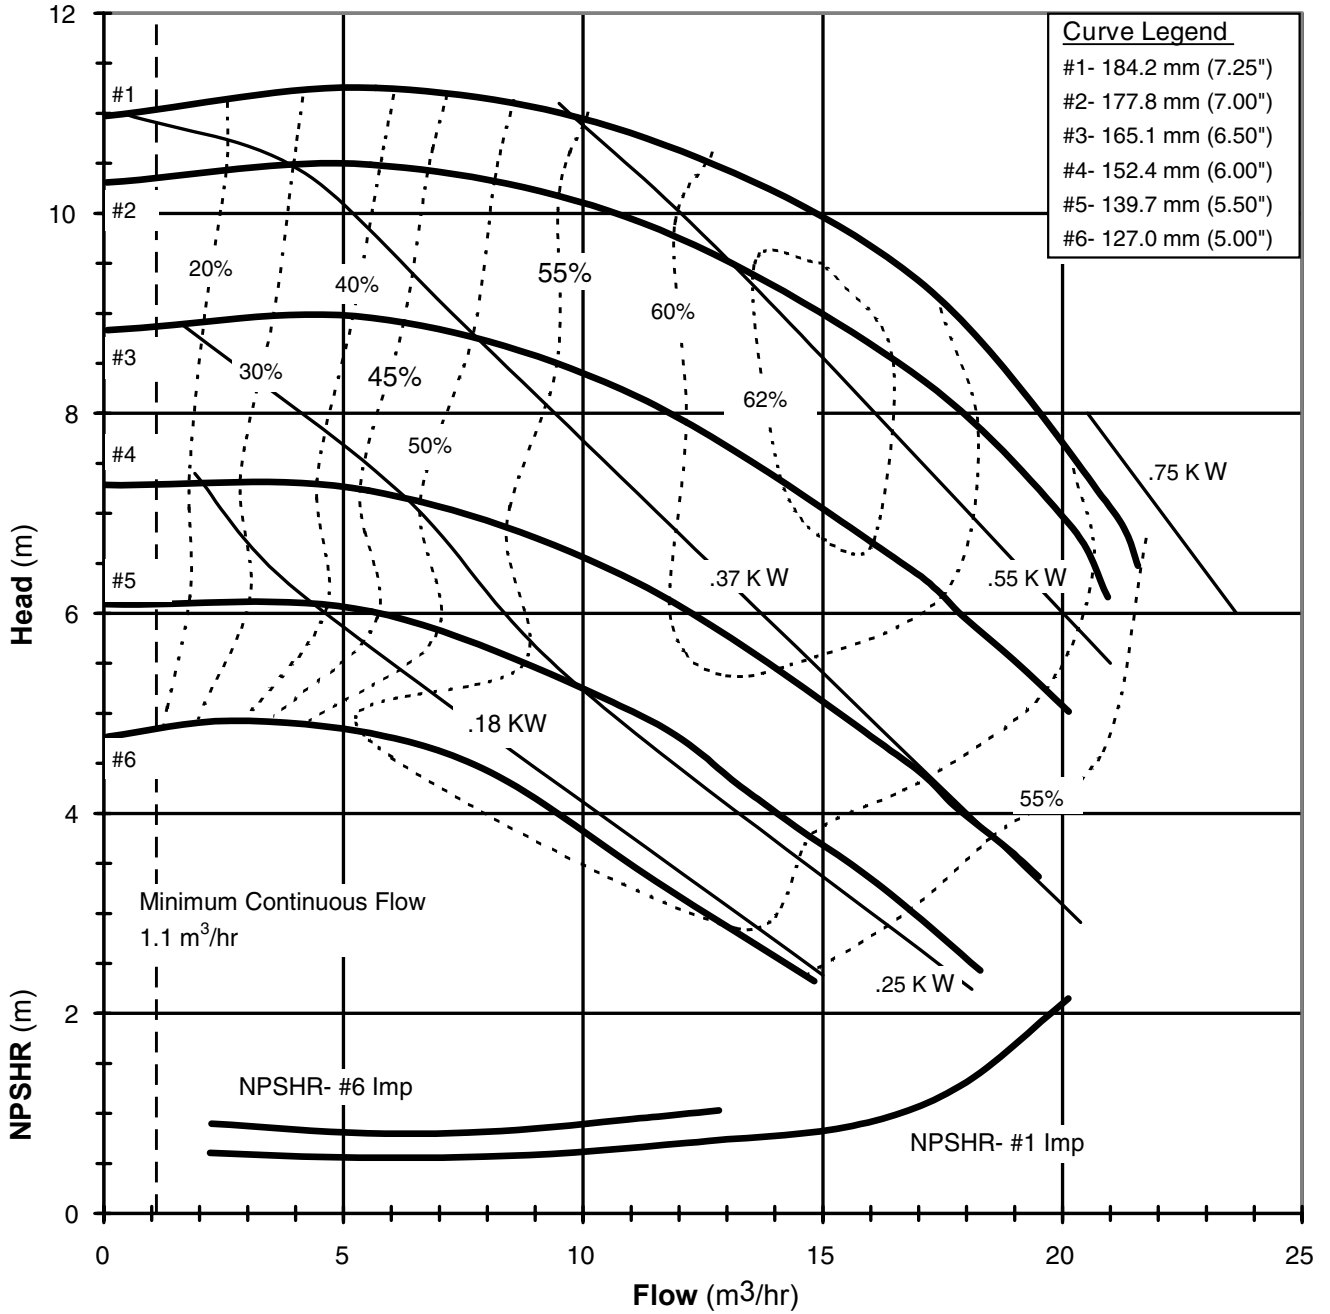

DB 22602C
 6028 REV0

Model DB22 - Closed Impeller
 1725 rpm, 60 Hz
 Suction: 2" FNPT
 Discharge: 2" MNPT

DB 22604C
 6029 REV0

Model DB22 - Closed Impeller
 2900 rpm, 50 Hz
 Suction: 2" FNPT
 Discharge: 2" MNPT

DB 22502C
 6030 REV0

Model DB22 - Closed Impeller
 1450 rpm, 50 Hz
 Suction: 2" FNPT
 Discharge: 2" MNPT

DB 22504C
 6031 REVO

Model DB22 - Open Impeller
 3450 rpm, 60 Hz
 Suction: 2" FNPT
 Discharge: 2" MNPT