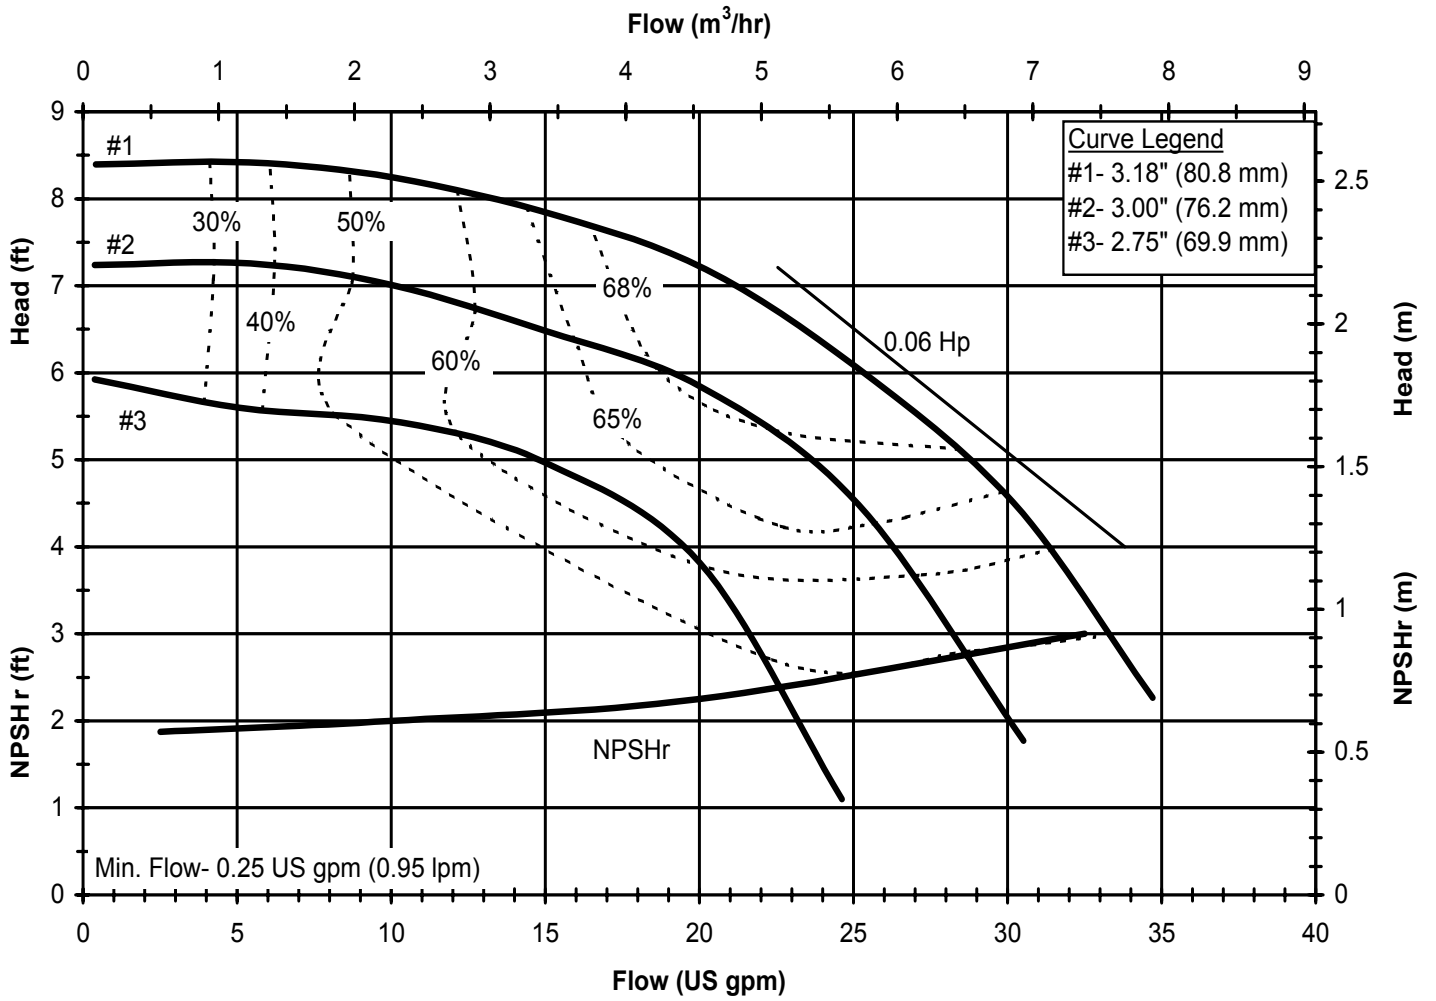

DB6H50
 6024 REV0

Model DB6H
 1450 rpm, 50 Hz
 Suction: 1" FNPT
 Discharge: 1" MNPT

DB6H50
 6024 REV0

Model DB7
 3450 rpm, 60 Hz
 Suction: 1 1/2" FNPT
 Discharge: 1 1/2" MNPT

DB760
 6021 REV 0

Model DB7
 1725 rpm, 60 Hz
 Suction: 1 1/2" FNPT
 Discharge: 1 1/2" MNPT