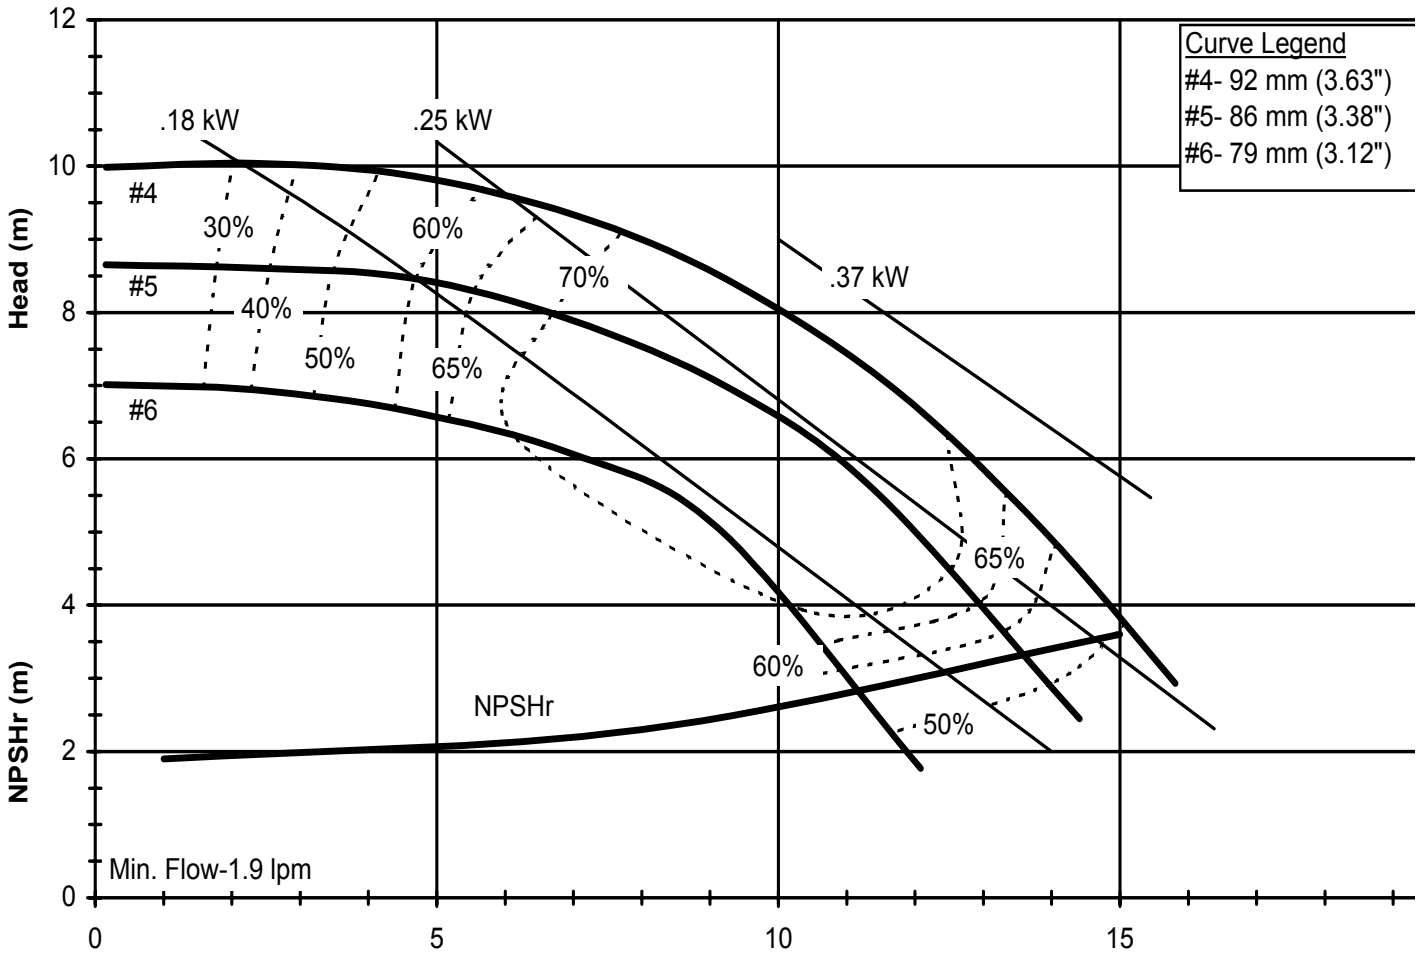

Model DB7
2900 rpm, 50 Hz
Suction: 1 1/2" FNPT
Discharge: 1 1/2" MNPT

DB750
6022 REV 0