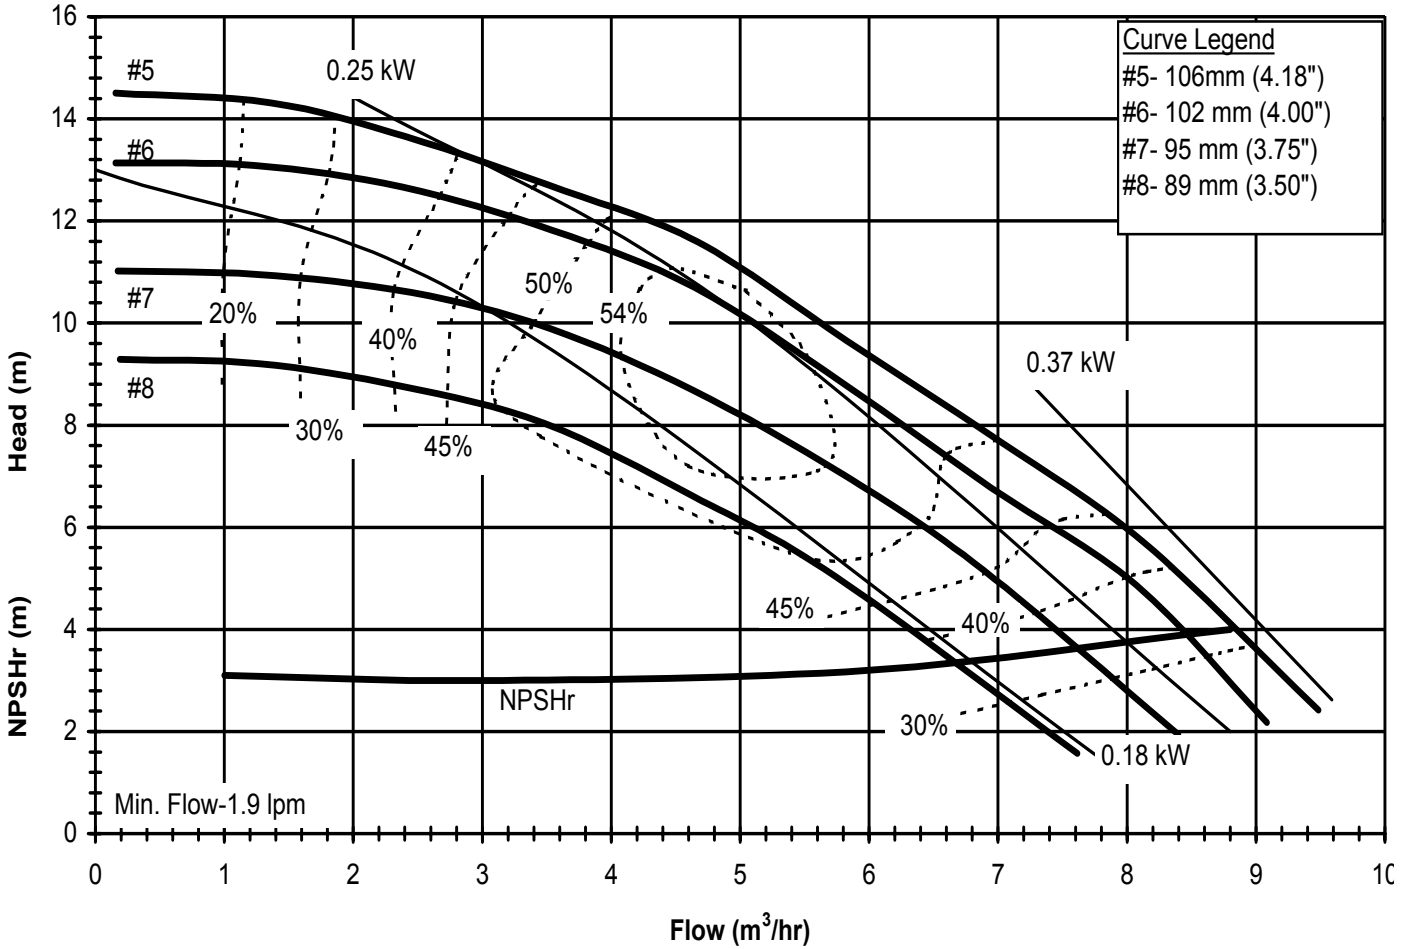

DB650
 6026 REV 0

Model DB6H
 3450 rpm, 60 Hz
 Suction: 1" FNPT
 Discharge: 1" MNPT

DB6H60
 6023 REV 1

Model DB6H
 1725 rpm, 60 Hz
 Suction: 1" FNPT
 Discharge: 1" MNPT

DB6H60
 6023 REV 1

Model DB6H
 2900 rpm, 50 Hz
 Suction: 1" FNPT
 Discharge: 1" MNPT