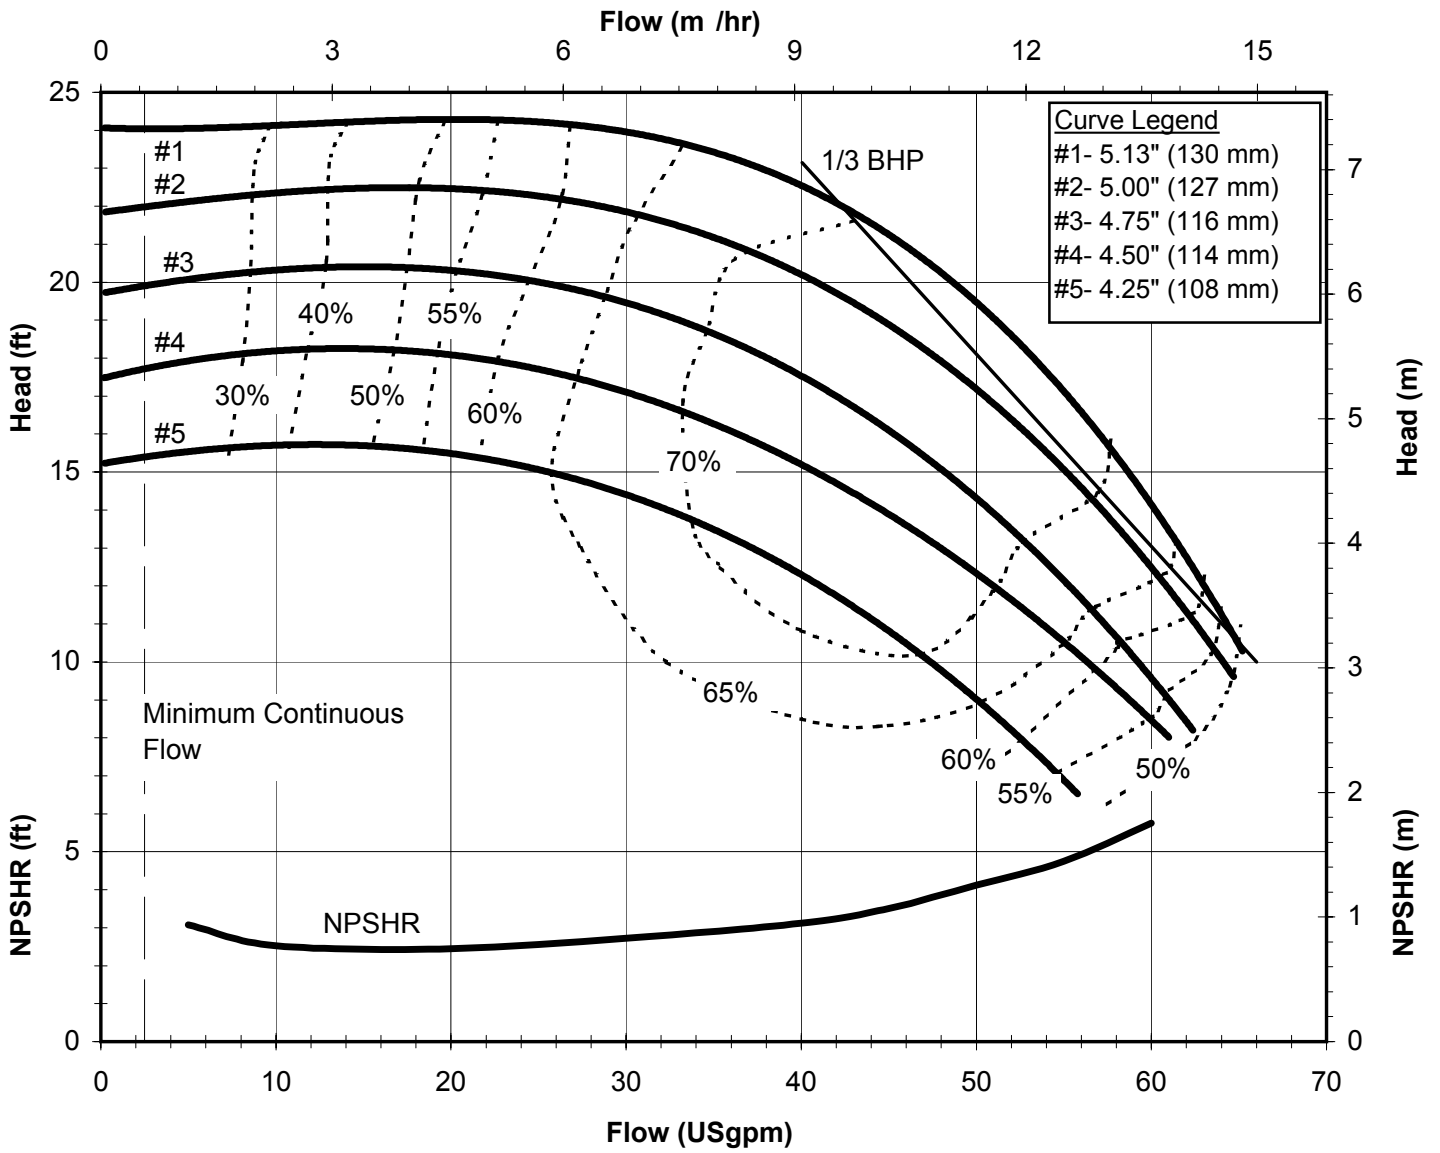

DB1560
 6003 Rev 0

Model DB15
 2900 rpm, 50 Hz
 Suction: 2" FNPT
 Discharge: 1 1/2" MNPT

DB 1550
 6004 REVO

Model DB15
 1450 rpm, 50 Hz
 Suction: 2" FNPT
 Discharge: 1 1/2" MNPT

DB 1550
 6004 REV0

Model DB22- Closed Impeller
 3450 rpm, 60 Hz
 Suction: 2" FNPT
 Discharge: 2" MNPT