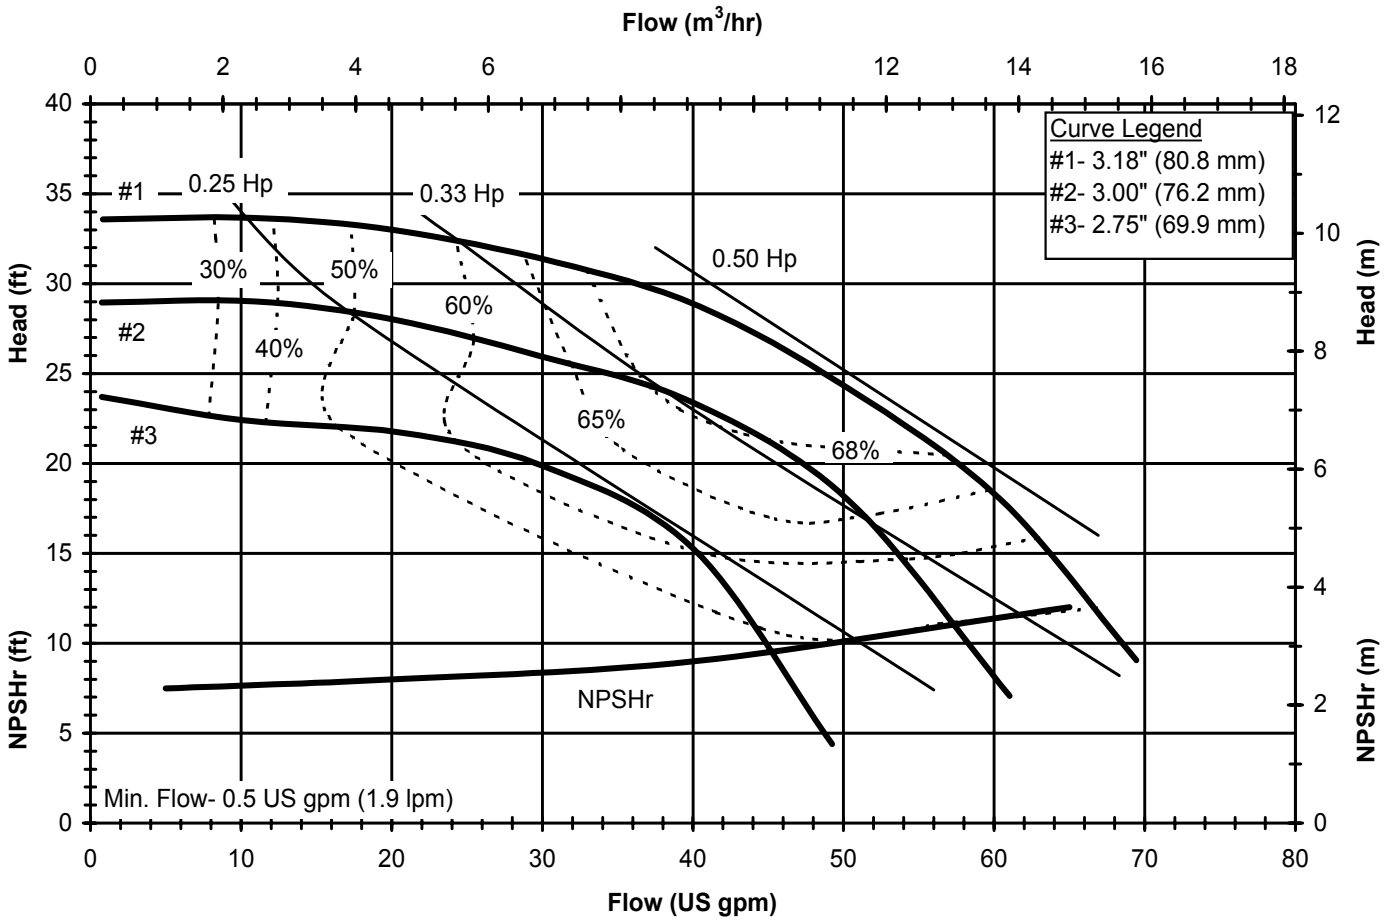

Model DB7
3450 rpm, 60 Hz
Suction: 1 1/2" FNPT
Discharge: 1 1/2" MNPT

DB760
6021 REV 0