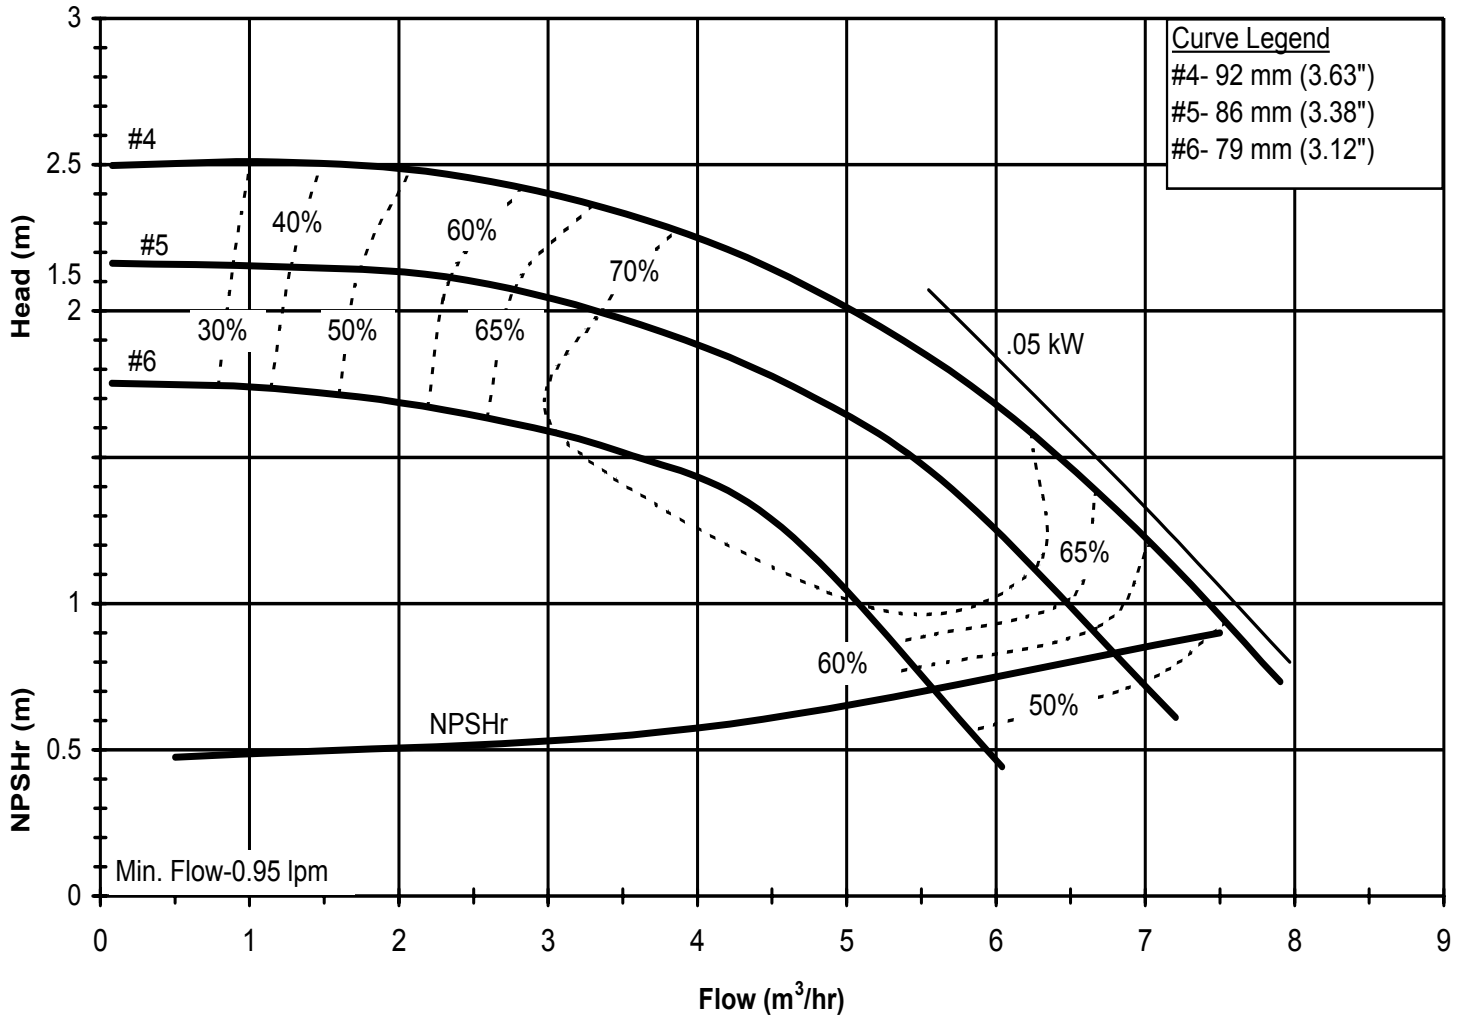

Model DB7
1450 rpm, 50 Hz
Suction: 1 1/2" FNPT
Discharge: 1 1/2" MNPT

DB750
6022 REV 0