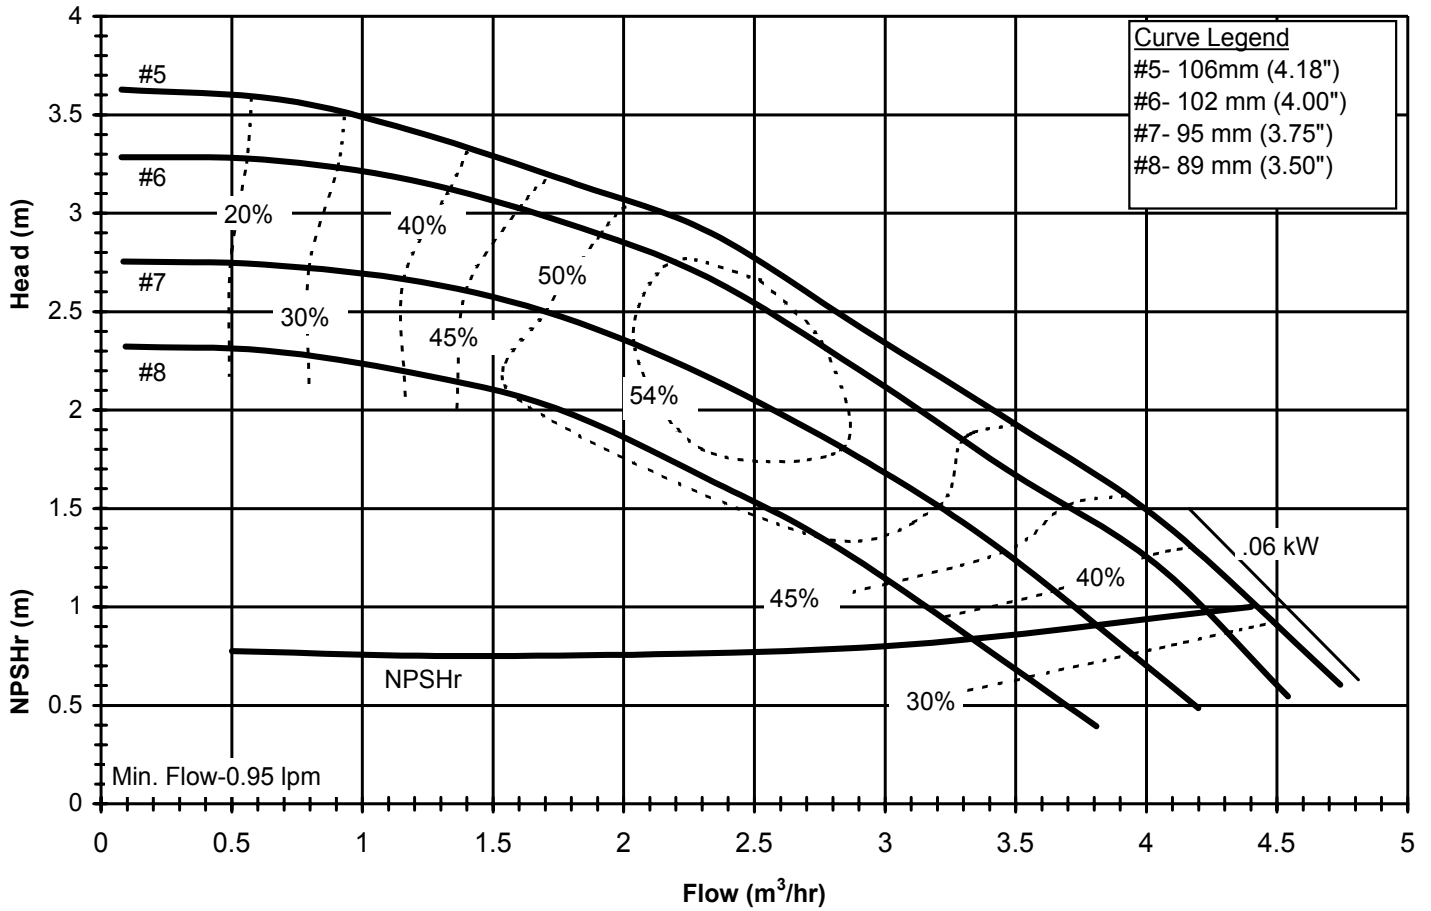

Model DB6H
1450 rpm, 50 Hz
Suction: 1" FNPT
Discharge: 1" MNPT

DB6H50
6024 REV0