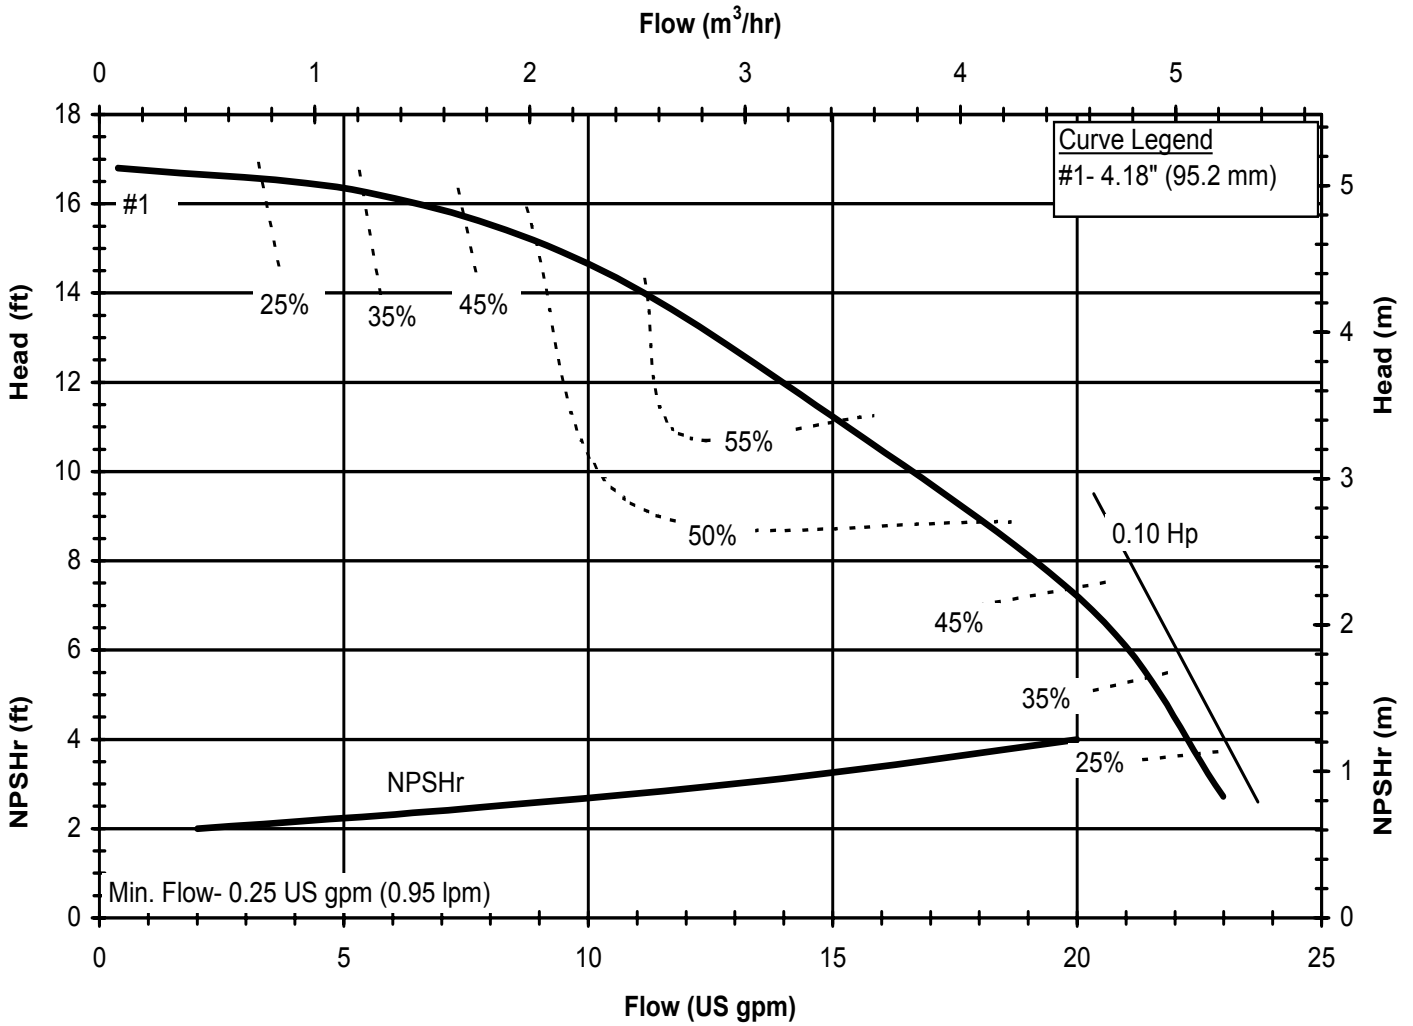

Model DB9
1725 rpm, 60 Hz
Suction: 1" FNPT
Discharge: 1" MNPT

DB960
6027 REV 1