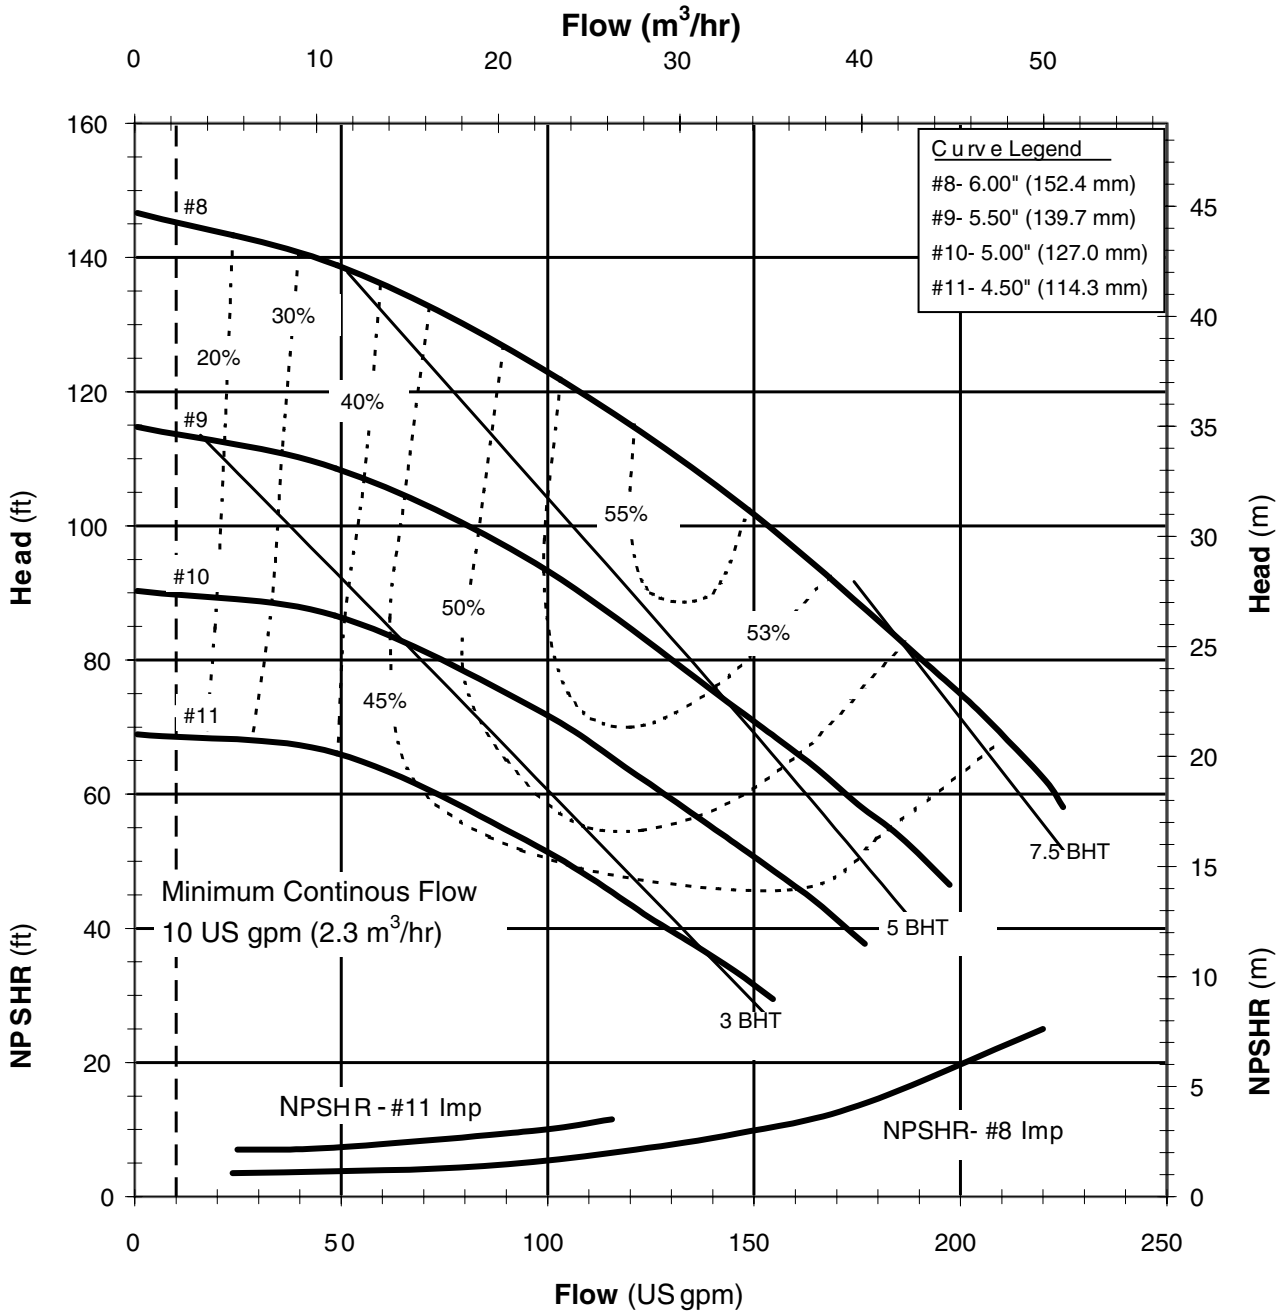

DB 22602C
 6028 REV0

Model DB22 - Closed Impeller
 1725 rpm, 60 Hz
 Suction: 2" FNPT
 Discharge: 2" MNPT

DB 22604C
 6029 REV0

Model DB22 - Closed Impeller
 2900 rpm, 50 Hz
 Suction: 2" FNPT
 Discharge: 2" MNPT

DB 22502C
 6030 REV0

Model DB22 - Closed Impeller
 1450 rpm, 50 Hz
 Suction: 2" FNPT
 Discharge: 2" MNPT

DB 22504C
 6031 REVO

Model DB22 - Open Impeller
 3450 rpm, 60 Hz
 Suction: 2" FNPT
 Discharge: 2" MNPT