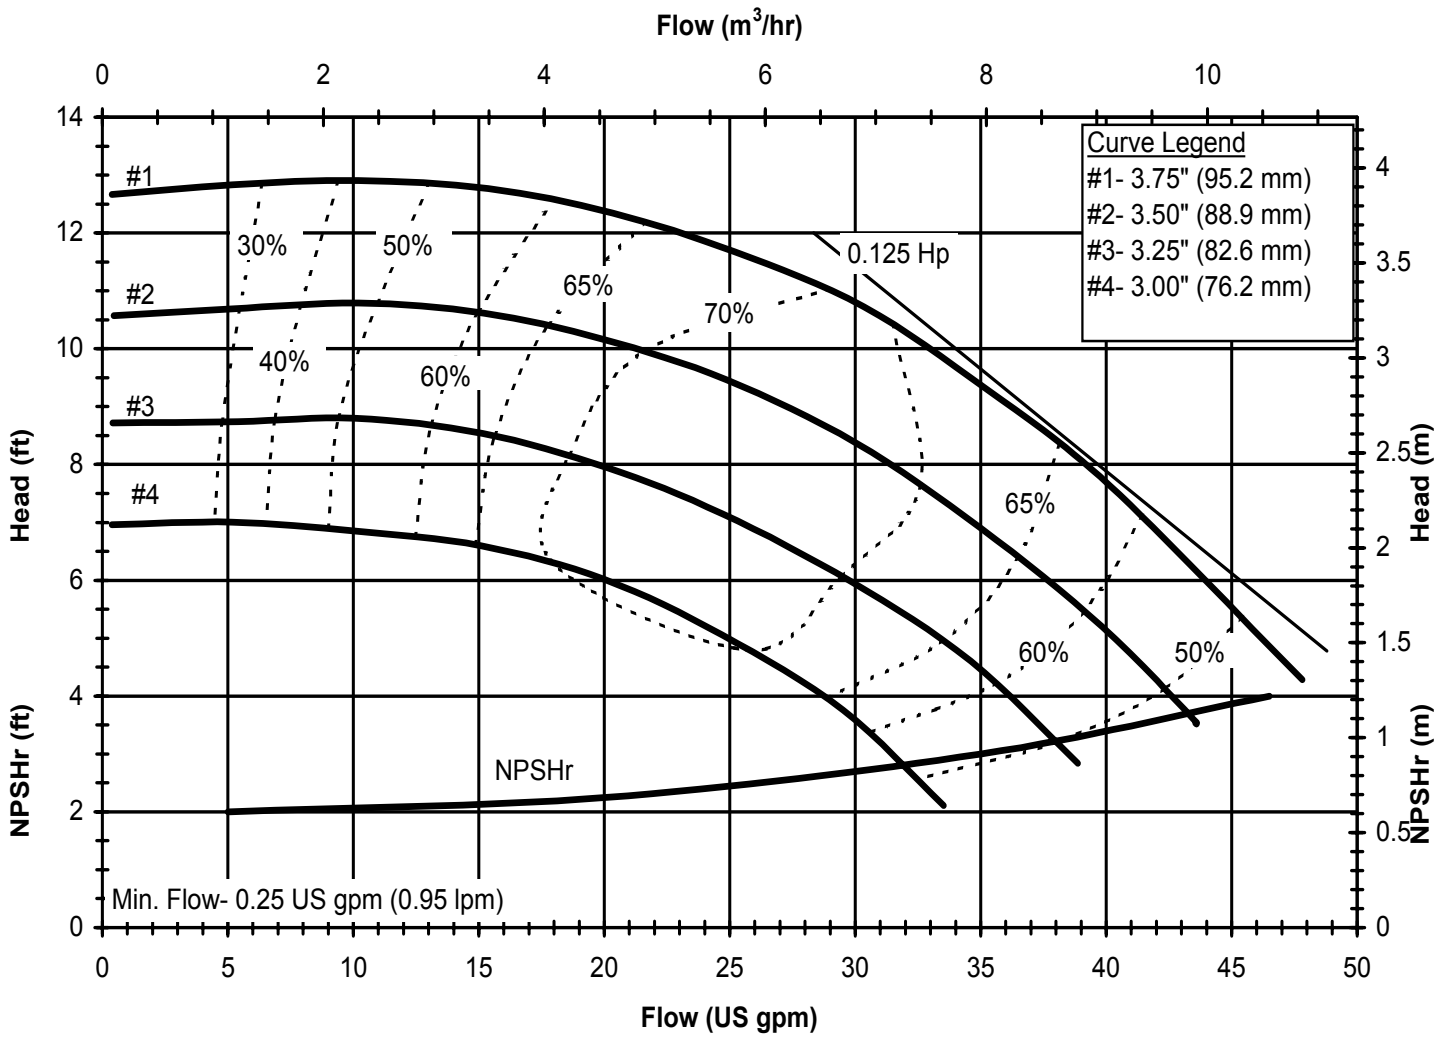

Model DB10
1725 rpm, 60 Hz
Suction: 1 1/2" FNPT
Discharge: 1 1/2" MNPT

DB1060
6017 REV0