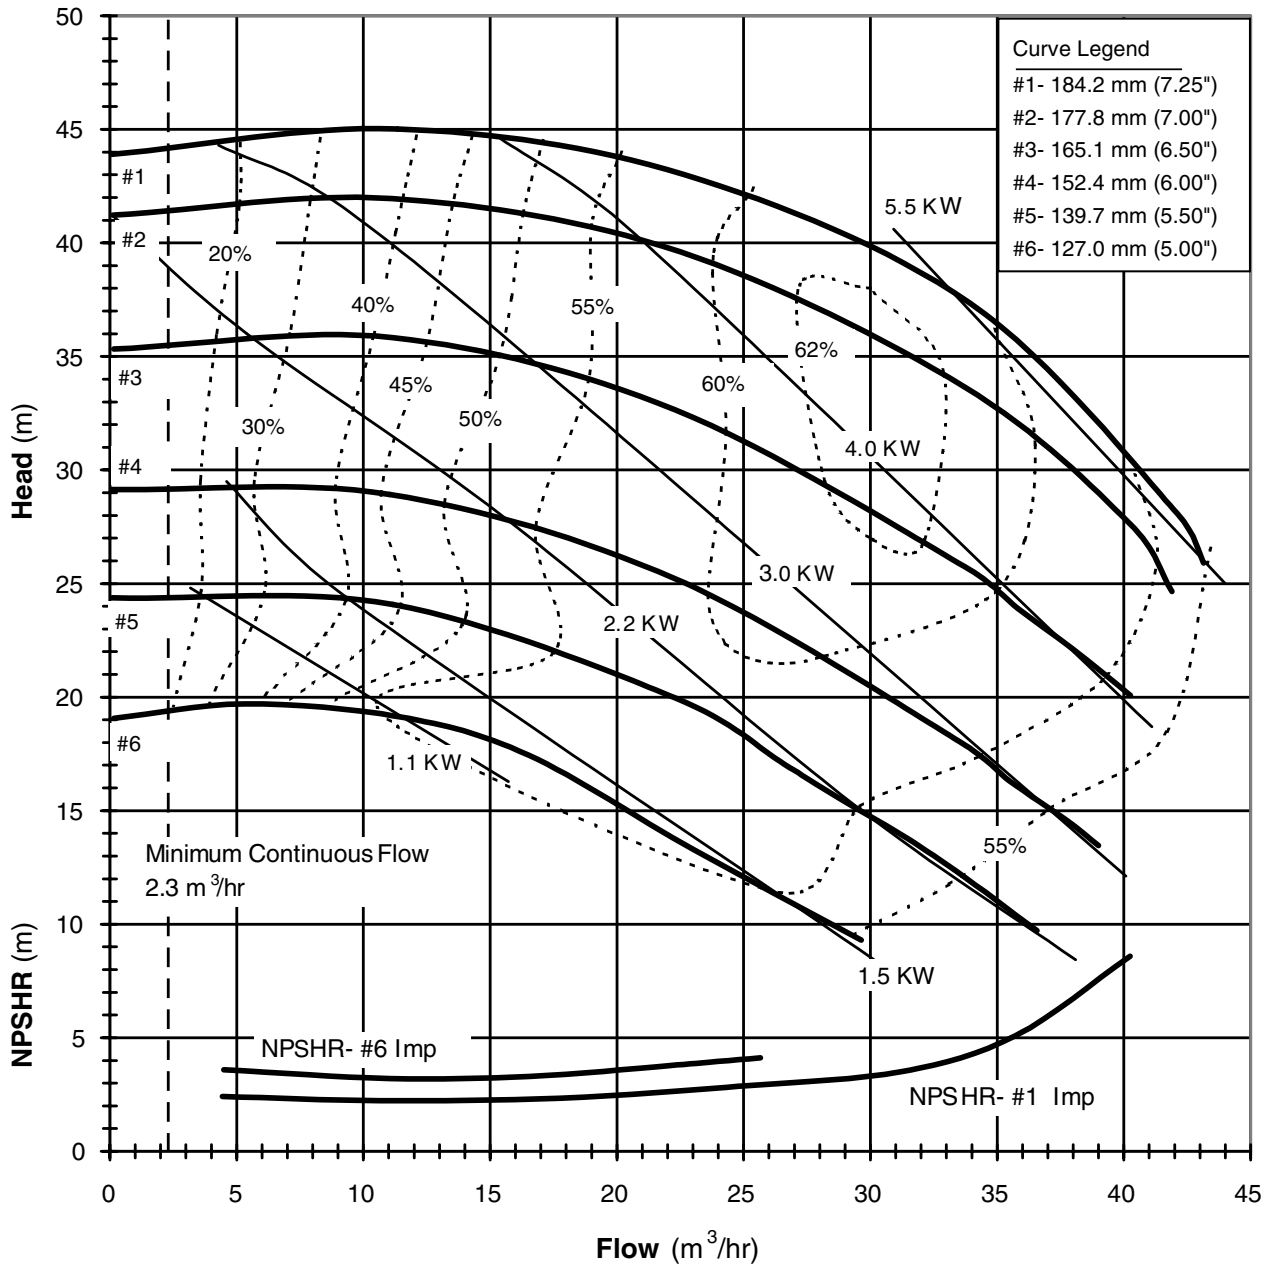

Model DB22 - Closed Impeller
2900 rpm, 50 Hz
Suction: 2" FNPT
Discharge: 2" MNPT

DB 22502C
6030 REV0