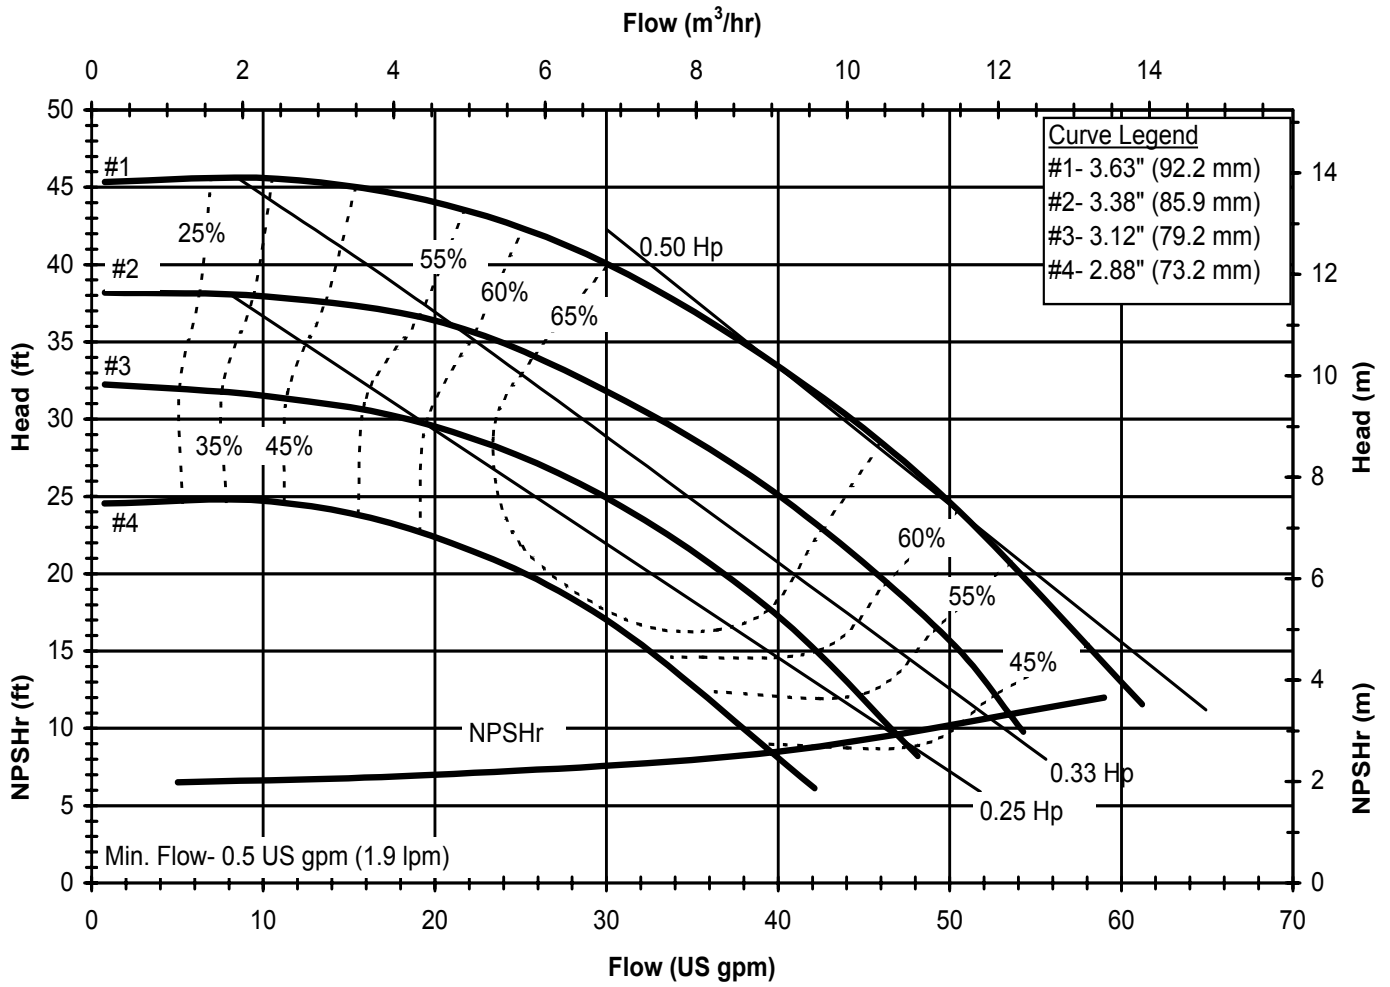

DB760
 6021 REV 1

Model DB7
 2900 rpm, 50 Hz
 Suction: 1 1/2" FNPT
 Discharge: 1 1/2" MNPT

DB750
 6022 REV 0

Model DB7
 1450 rpm, 50 Hz
 Suction: 1 1/2" FNPT
 Discharge: 1 1/2" MNPT

DB750
 6022 REV 0

Model DB8
 3450 rpm, 60 Hz
 Suction: 1 1/2" FNPT
 Discharge: 1" MNPT