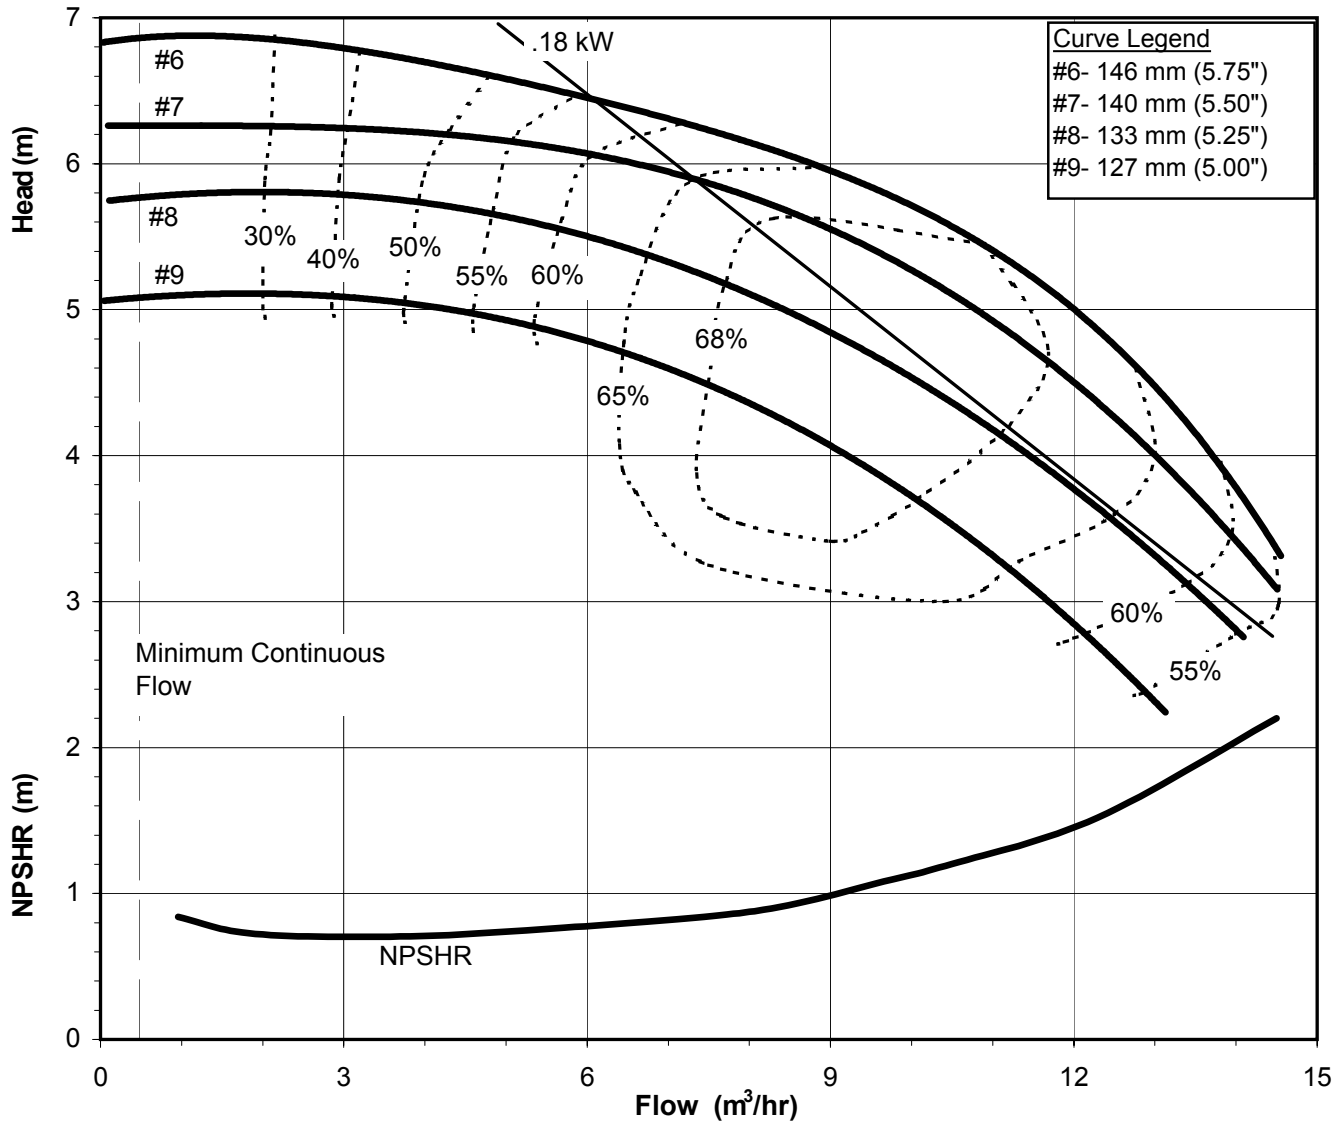

DB1560
 6003 Rev 0

Model DB15
 2900 rpm, 50 Hz
 Suction: 2" FNPT
 Discharge: 1 1/2" MNPT

DB 1550
 6004 REVO

Model DB15
 1450 rpm, 50 Hz
 Suction: 2" FNPT
 Discharge: 1 1/2" MNPT

DB 1550
 6004 REV0

Model DB22- Closed Impeller
 3450 rpm, 60 Hz
 Suction: 2" FNPT
 Discharge: 2" MNPT