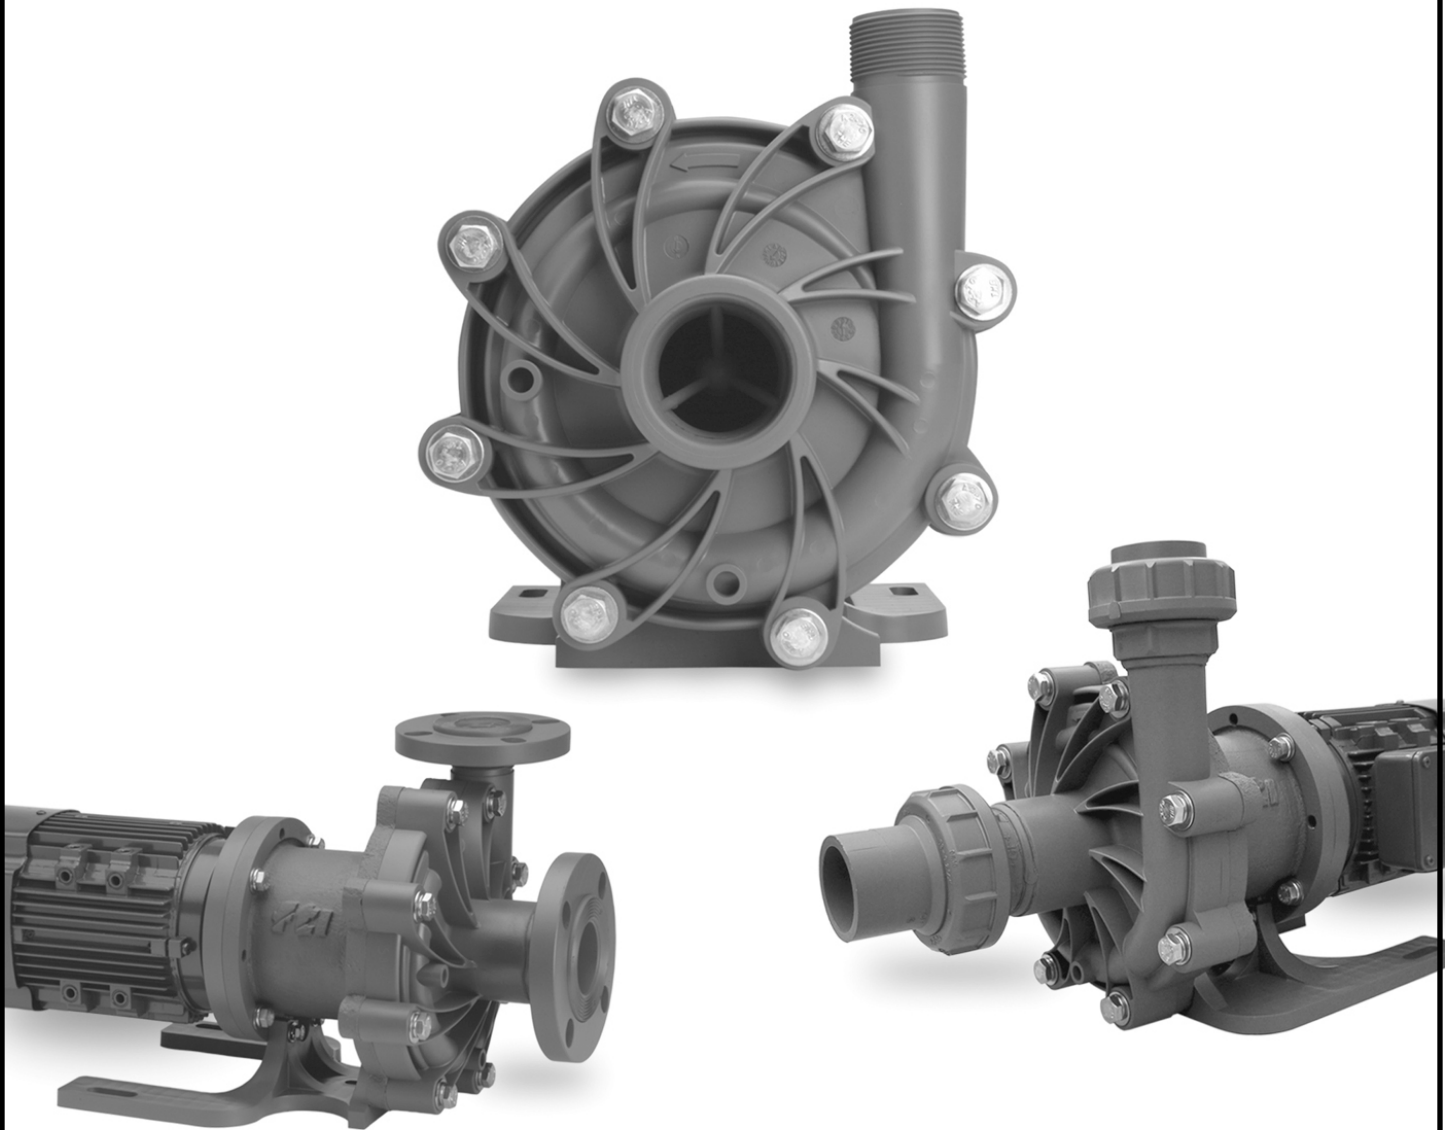

DB SERIES SEALLESS CENTRIFUGAL PUMPS CURVEBOOK

LIT. ID NO. FT06-922, R3

TABLE OF CONTENTS

Description	Page
DB6; 3450 rpm, 60 Hz	4
DB6; 1725 rpm, 60 Hz	5
DB6; 2900 rpm, 50 Hz	6
DB6; 1450 rpm, 50 Hz	7
DB6H; 3450 rpm, 60 Hz	8
DB6H; 1725 rpm, 60 Hz	9
DB6H; 2900 rpm, 50 Hz	10
DB6H; 1450 rpm, 50 Hz	11
DB7, 3450 rpm, 60 Hz	12
DB7, 1725 rpm, 60 Hz	13
DB7, 2900 rpm, 50 Hz	14
DB7, 1450 rpm, 50 Hz	15
DB8, 3450 rpm, 60 Hz	16
DB8, 1725 rpm, 60 Hz	17
DB8, 2900 rpm, 50 Hz	18
DB8, 1450 rpm, 50 Hz	19
DB9, 3450 rpm, 60 Hz	20
DB9, 1725 rpm, 60 Hz	21
DB10, 3450 rpm, 60 Hz	22
DB10, 1725 rpm, 60 Hz	23
DB10, 2900 rpm, 50 Hz	24
DB10, 1450 rpm, 50 Hz	25
DB11, 3450 rpm, 60 Hz	26
DB11, 1725 rpm, 60 Hz	27
DB11, 2900 rpm, 50 Hz	28
DB11, 1450 rpm, 50 Hz	29
DB15, 3450 rpm, 60 Hz	30
DB15, 1725 rpm, 60 Hz	31
DB15, 2900 rpm, 50 Hz	32
DB15, 1450 rpm, 50 Hz	33
DB22, 3450 rpm, 60 Hz	34
DB22, 1725 rpm, 60 Hz	35
DB22, 2900 rpm, 50 Hz	36
DB22, 1450 rpm, 50 Hz	37
DB22, 3450 rpm, 60 Hz Open Impeller	38
DB22, 1725 rpm, 60 Hz Open Impeller	39
DB22, 2900 rpm, 50 Hz Open Impeller	40
DB22, 1450 rpm, 50 Hz Open Impeller	41