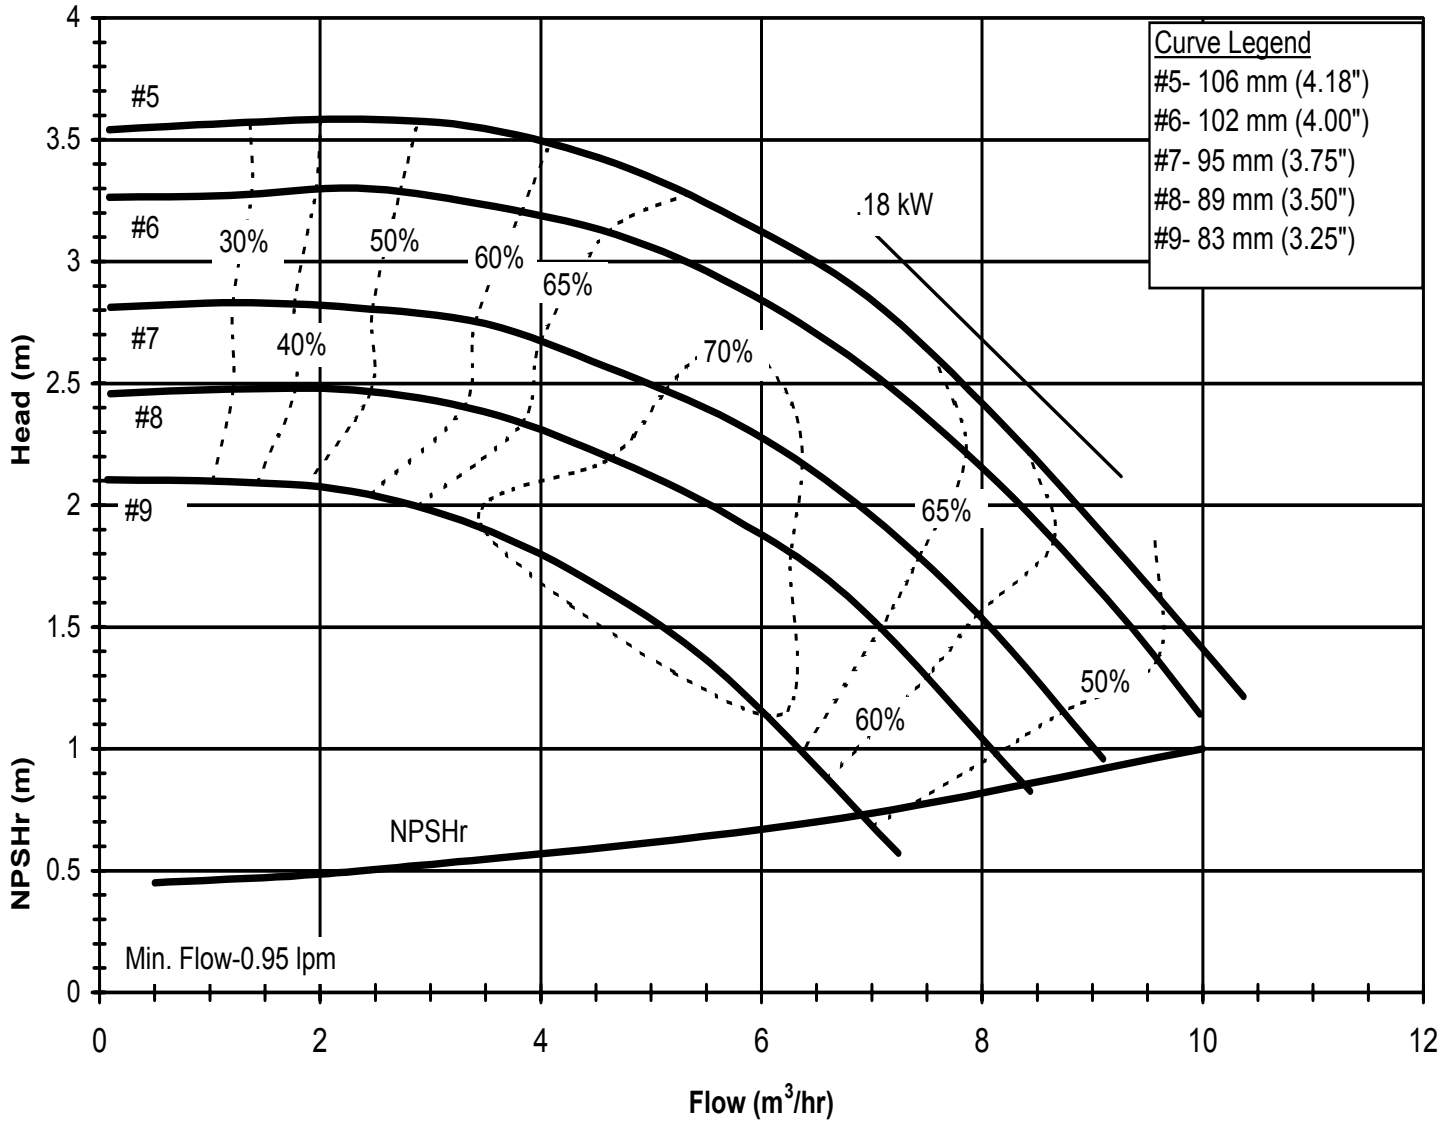

DB1060
 6017 REV0

Model DB10
 1725 rpm, 60 Hz
 Suction: 1 1/2" FNPT
 Discharge: 1 1/2" MNPT

DB1060
 6017 REV0

Model DB10
 2900 rpm, 50 Hz
 Suction: 1 1/2" FNPT
 Discharge: 1 1/2" MNPT

DB1050
 6018 REV 0

Model DB10
 1450 rpm, 50 Hz
 Suction: 1 1/2" FNPT
 Discharge: 1 1/2" MNPT