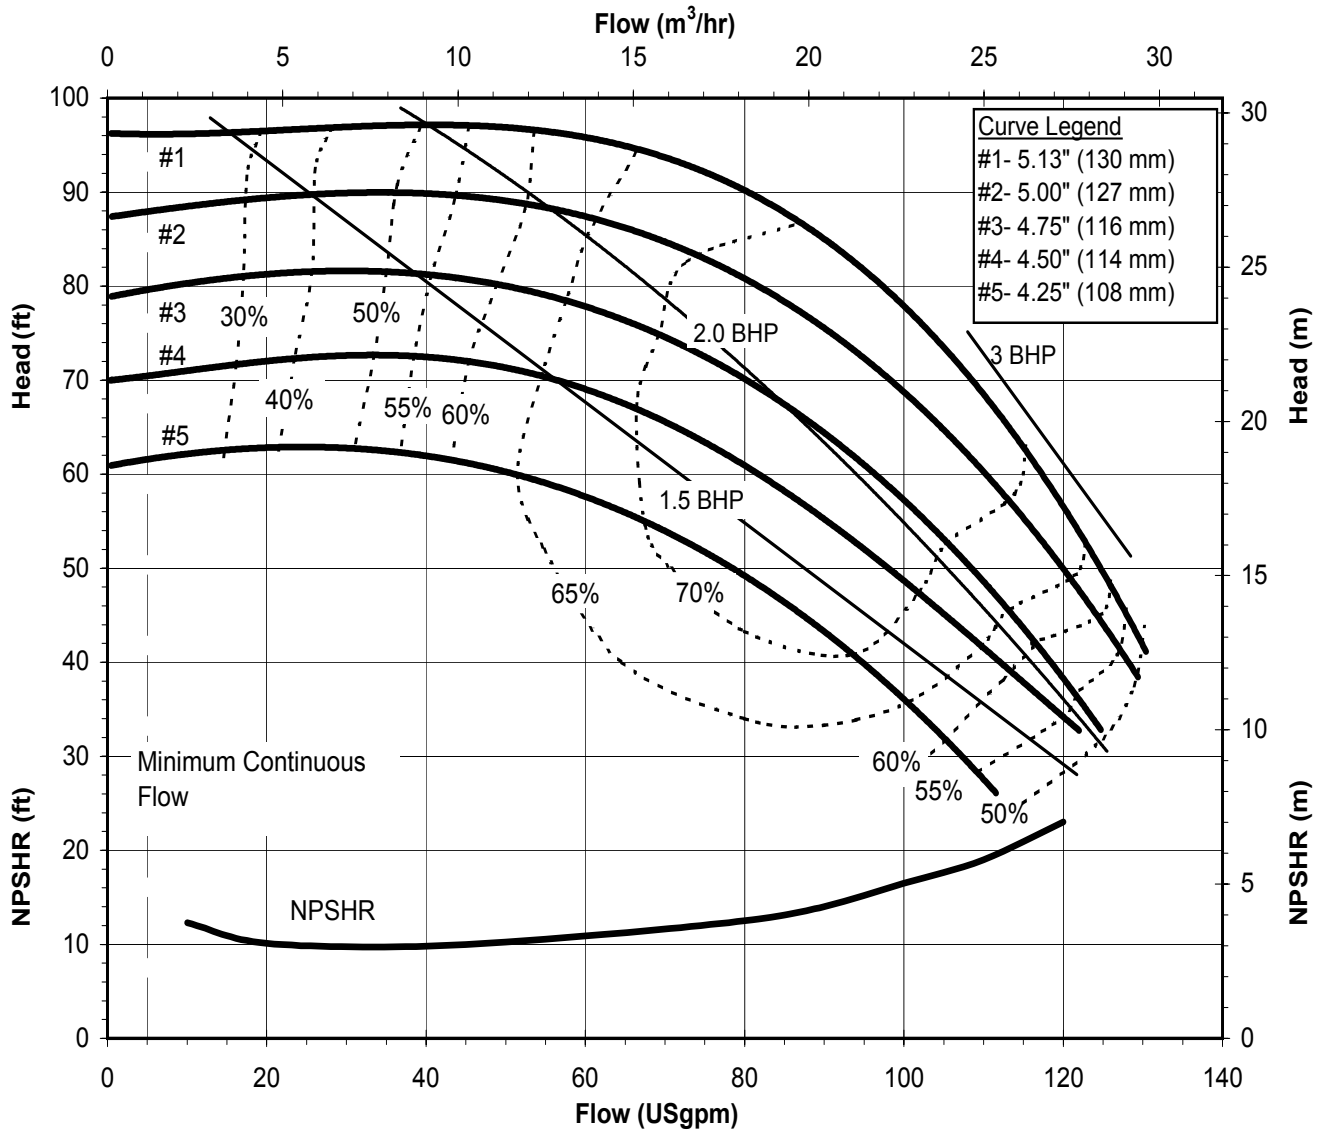

Model DB15
3450 rpm, 60 Hz
Suction: 2" FNPT
Discharge: 1 1/2" MNPT

DB1560
6003 Rev 0