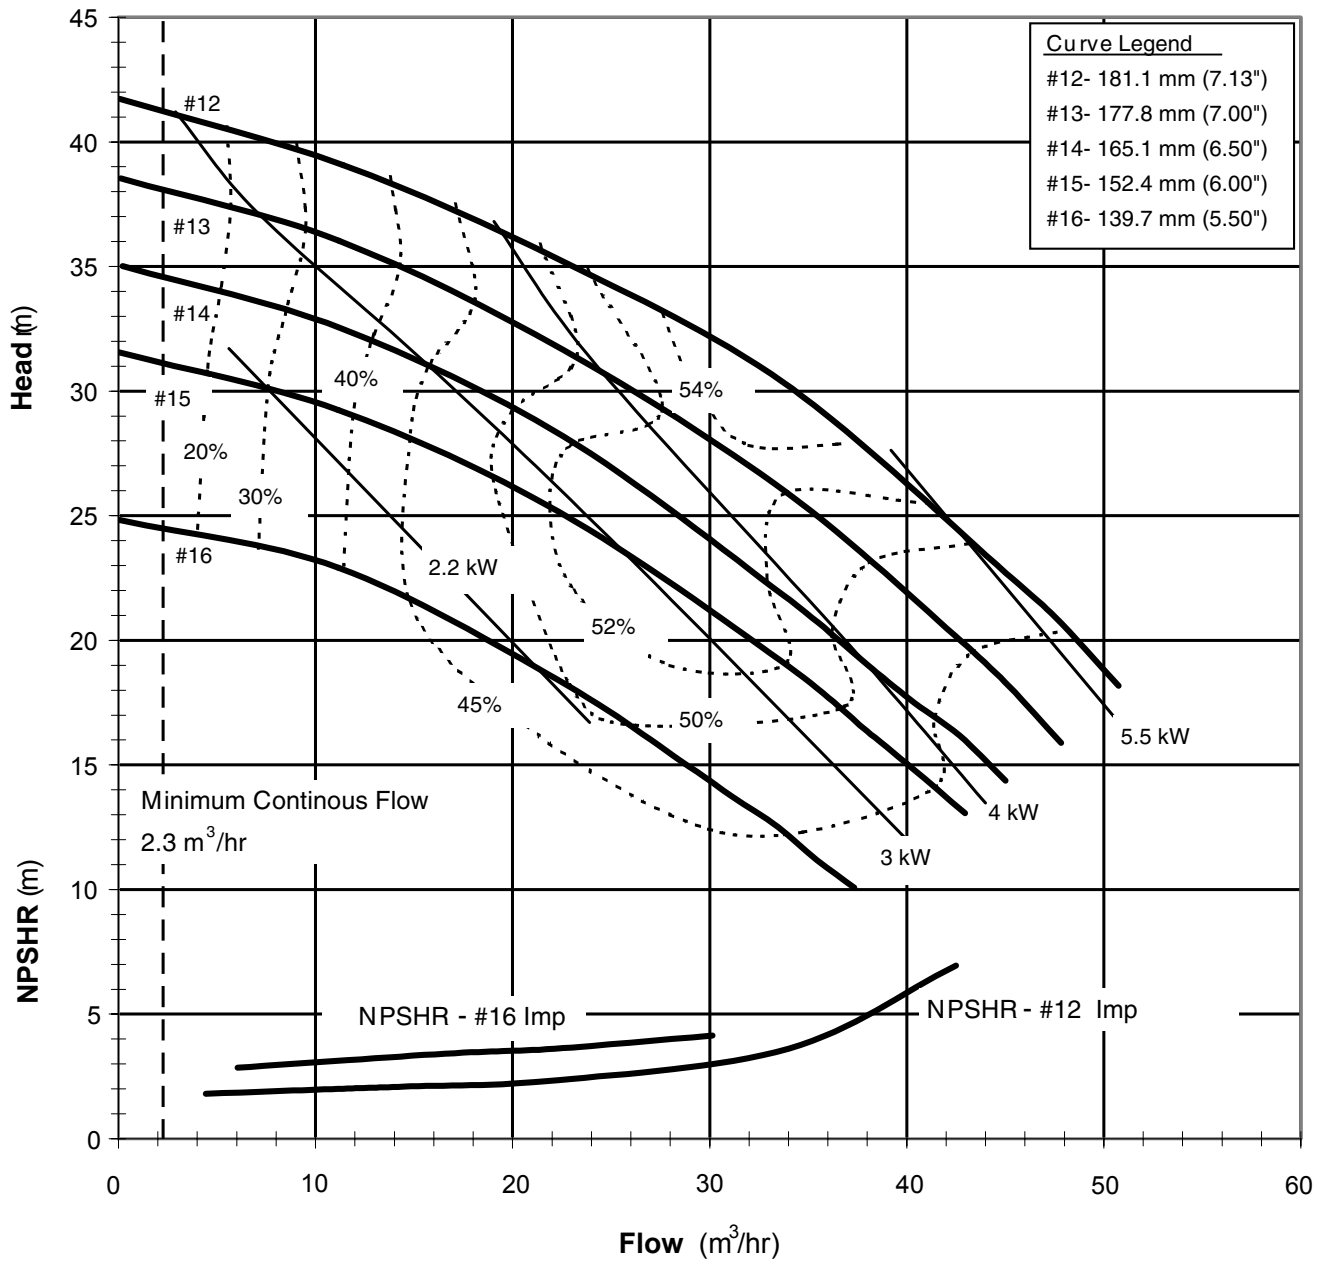

DB 22502C
 6030 REV0

Model DB22 - Closed Impeller
 1450 rpm, 50 Hz
 Suction: 2" FNPT
 Discharge: 2" MNPT

DB 22504C
 6031 REVO

Model DB22 - Open Impeller
 3450 rpm, 60 Hz
 Suction: 2" FNPT
 Discharge: 2" MNPT

Model DB22 - Open Impeller
 1725 rpm, 60 Hz
 Suction: 2" FNPT
 Discharge: 2" MNPT

Model DB22 - Open Impeller

2900 rpm, 50 Hz

Suction: 2" FNPT

Discharge: 2" MNPT

Model DB22 - Open Impeller
 1450 rpm, 50 Hz
 Suction: 2" FNPT
 Discharge: 2" MNPT