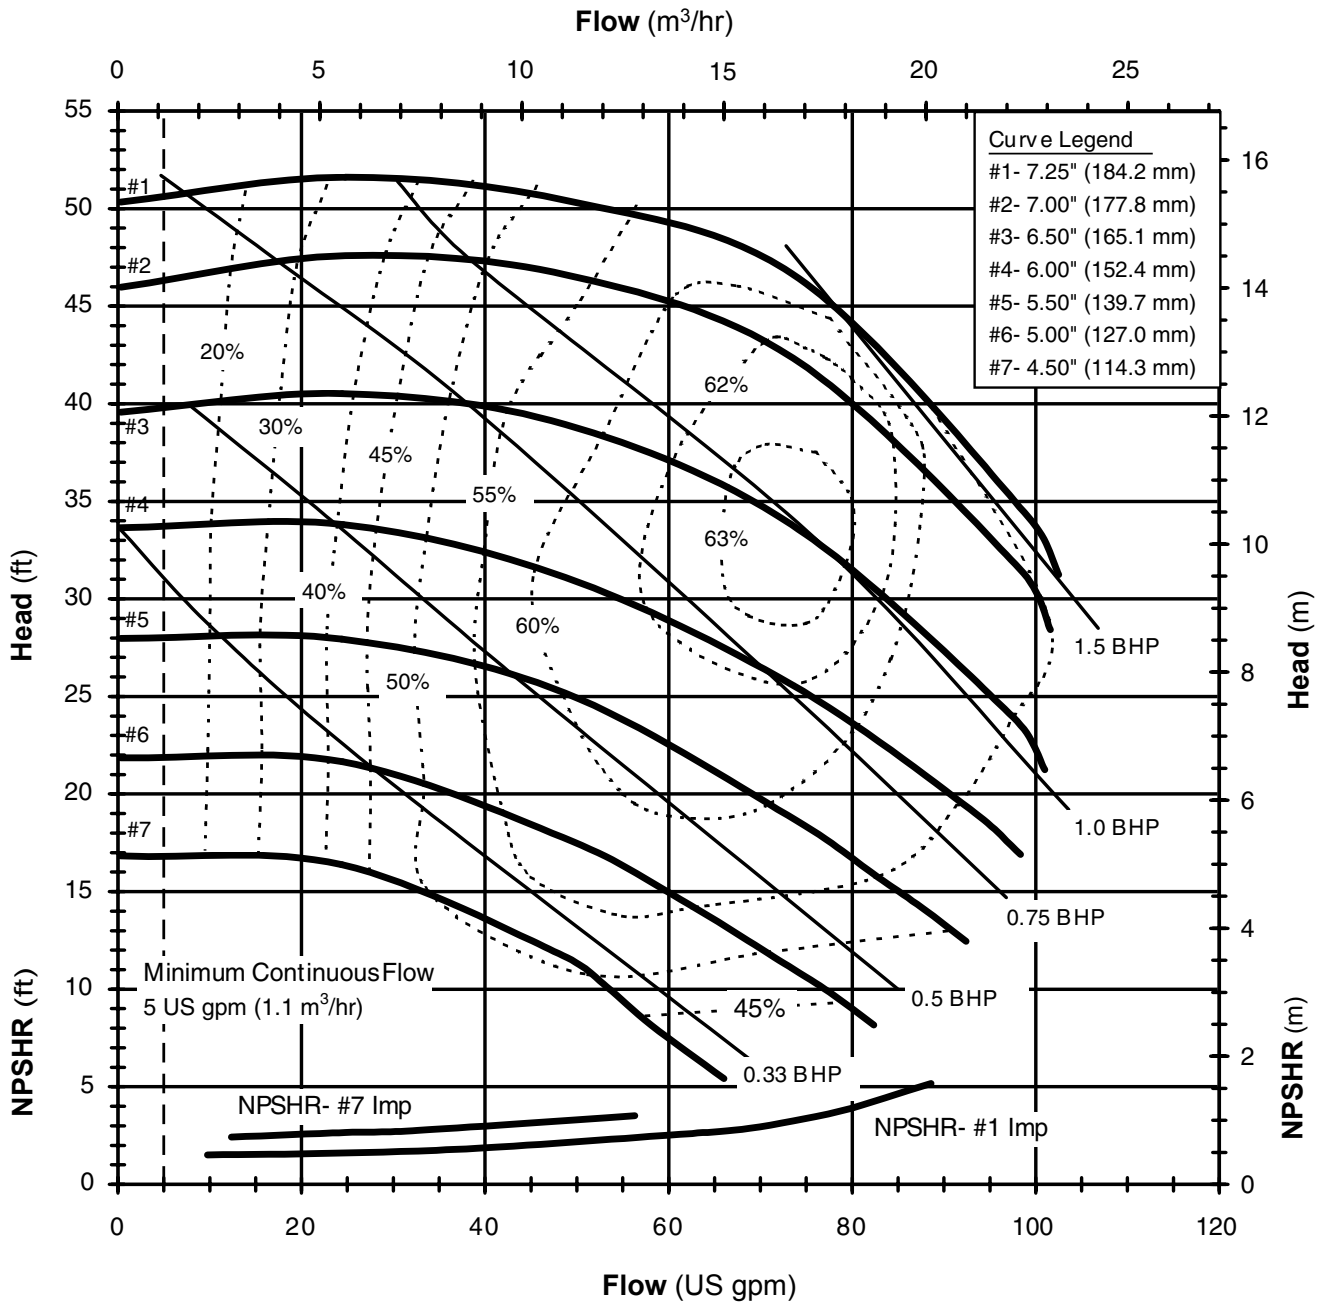

Model DB22 - Closed Impeller
1725 rpm, 60 Hz
Suction: 2" FNPT
Discharge: 2" MNPT

DB 22604C
6029 REV0