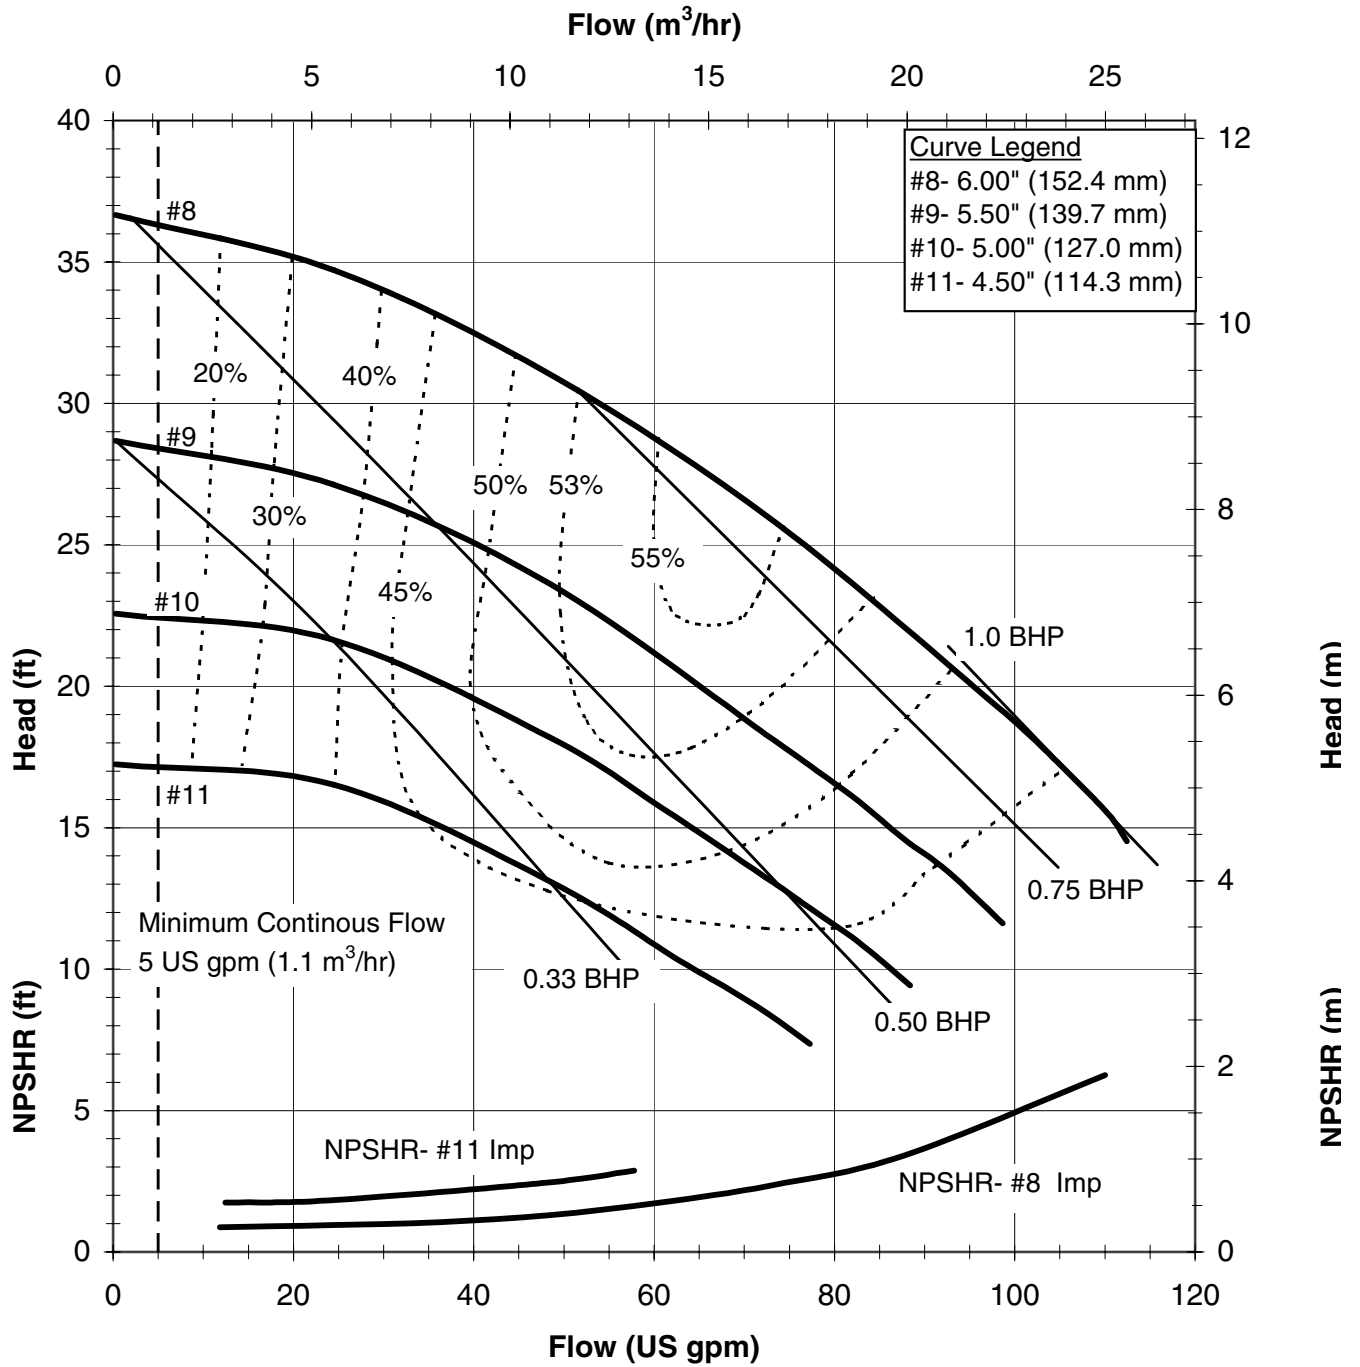

DB 22502C
 6030 REV0

Model DB22 - Closed Impeller
 1450 rpm, 50 Hz
 Suction: 2" FNPT
 Discharge: 2" MNPT

DB 22504C
 6031 REVO

Model DB22 - Open Impeller
 3450 rpm, 60 Hz
 Suction: 2" FNPT
 Discharge: 2" MNPT

Model DB22 - Open Impeller
 1725 rpm, 60 Hz
 Suction: 2" FNPT
 Discharge: 2" MNPT

Model DB22 - Open Impeller

2900 rpm, 50 Hz

Suction: 2" FNPT

Discharge: 2" MNPT

Model DB22 - Open Impeller
 1450 rpm, 50 Hz
 Suction: 2" FNPT
 Discharge: 2" MNPT