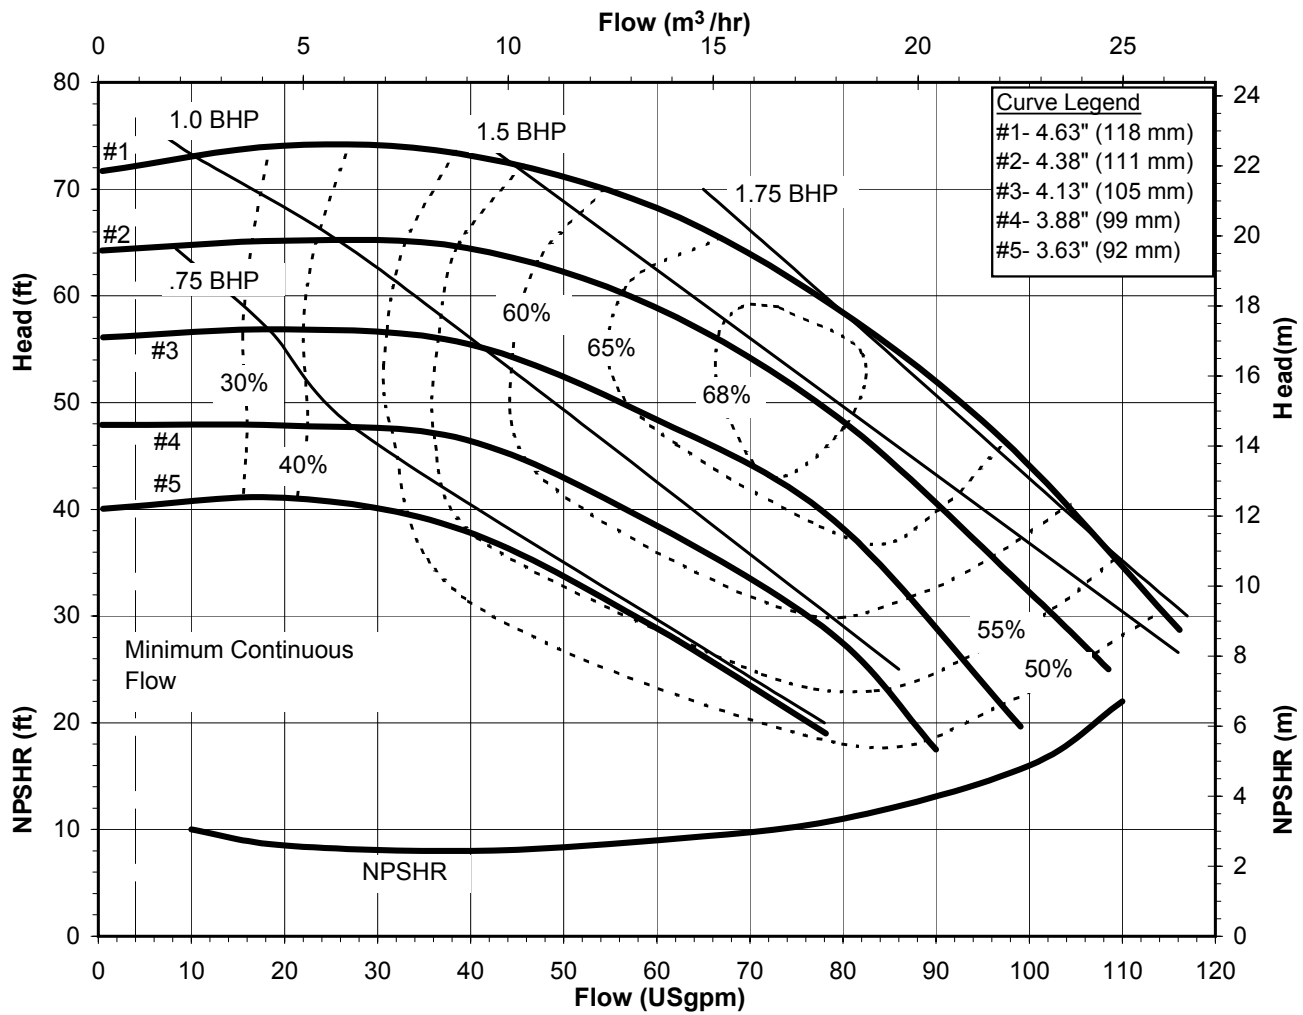

Model DB11
3450 rpm, 60 Hz
Suction: 2" FNPT
Discharge: 1 1/2" MNPT

DB1160
6001 Rev 0