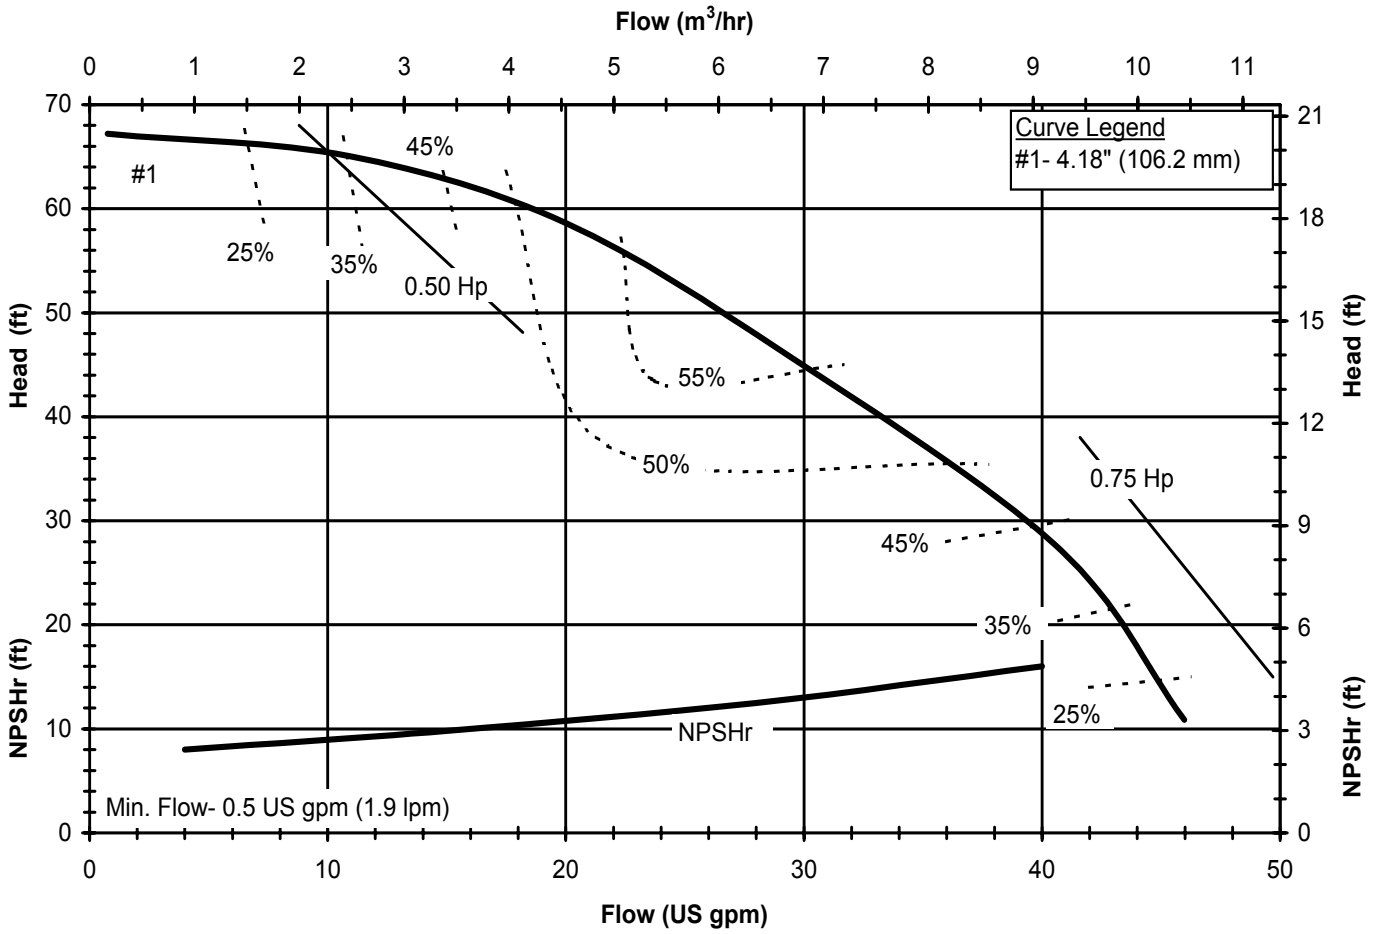

Model DB9
3450 rpm, 60 Hz
Suction: 1" FNPT
Discharge: 1" MNPT

DB960
6027 REV 0