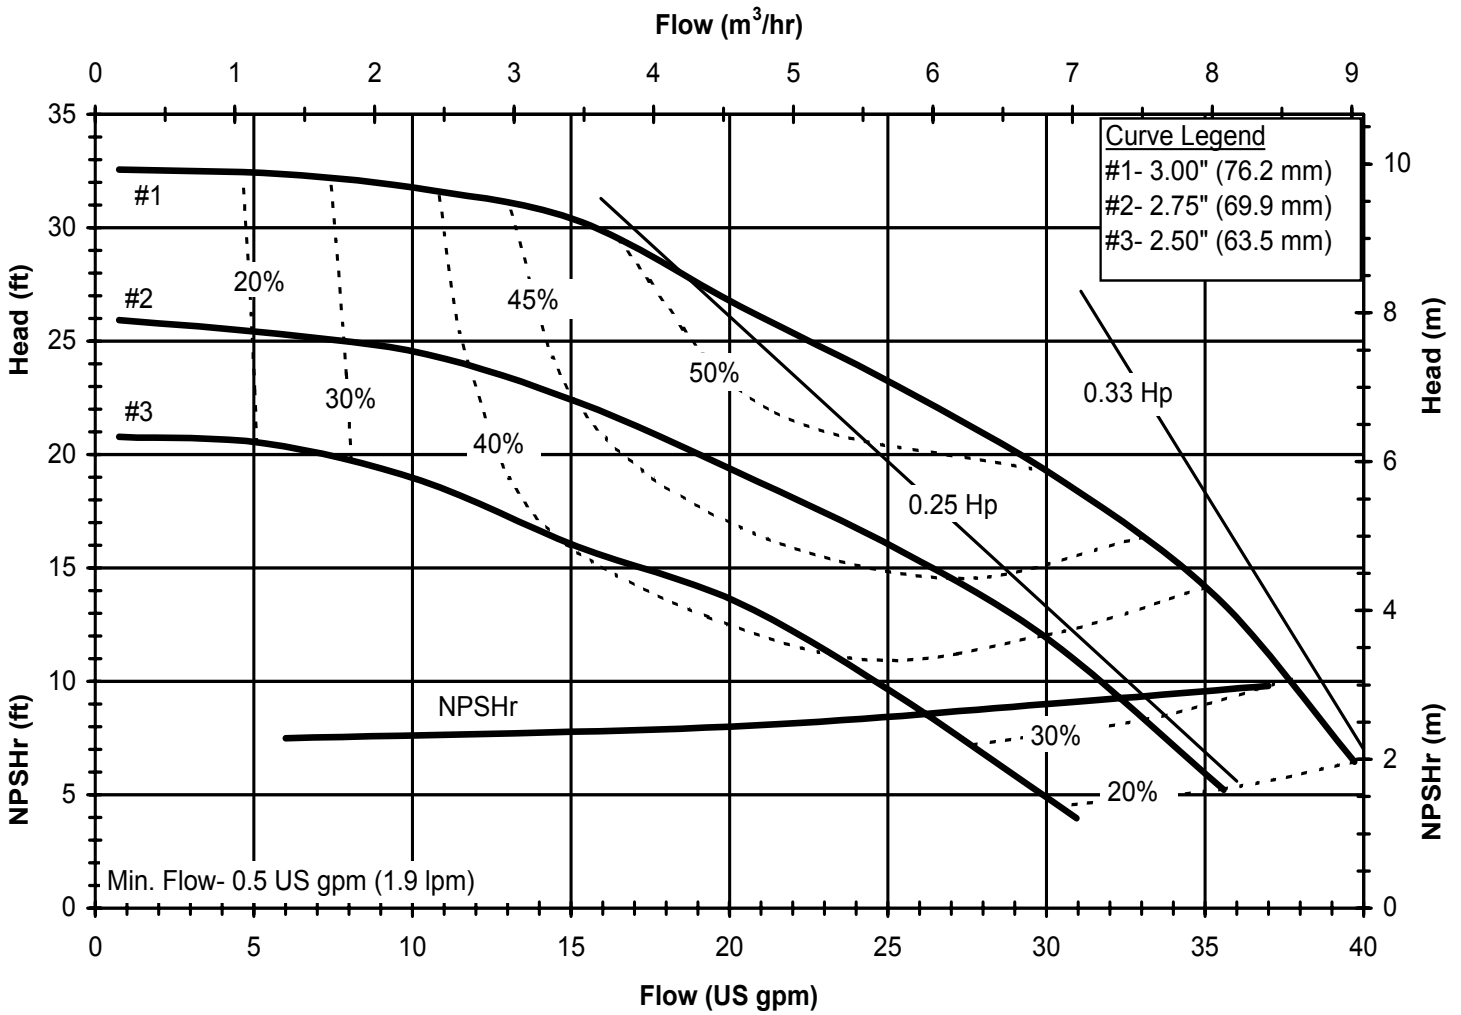

TABLE OF CONTENTS

Description	Page
DB6; 3450 rpm, 60 Hz	4
DB6; 1725 rpm, 60 Hz	5
DB6; 2900 rpm, 50 Hz	6
DB6; 1450 rpm, 50 Hz	7
DB6H; 3450 rpm, 60 Hz	8
DB6H; 1725 rpm, 60 Hz	9
DB6H; 2900 rpm, 50 Hz	10
DB6H; 1450 rpm, 50 Hz	11
DB7, 3450 rpm, 60 Hz	12
DB7, 1725 rpm, 60 Hz	13
DB7, 2900 rpm, 50 Hz	14
DB7, 1450 rpm, 50 Hz	15
DB8, 3450 rpm, 60 Hz	16
DB8, 1725 rpm, 60 Hz	17
DB8, 2900 rpm, 50 Hz	18
DB8, 1450 rpm, 50 Hz	19
DB9, 3450 rpm, 60 Hz	20
DB9, 1725 rpm, 60 Hz	21
DB10, 3450 rpm, 60 Hz	22
DB10, 1725 rpm, 60 Hz	23
DB10, 2900 rpm, 50 Hz	24
DB10, 1450 rpm, 50 Hz	25
DB11, 3450 rpm, 60 Hz	26
DB11, 1725 rpm, 60 Hz	27
DB11, 2900 rpm, 50 Hz	28
DB11, 1450 rpm, 50 Hz	29
DB15, 3450 rpm, 60 Hz	30
DB15, 1725 rpm, 60 Hz	31
DB15, 2900 rpm, 50 Hz	32
DB15, 1450 rpm, 50 Hz	33
DB22, 3450 rpm, 60 Hz	34
DB22, 1725 rpm, 60 Hz	35
DB22, 2900 rpm, 50 Hz	36
DB22, 1450 rpm, 50 Hz	37
DB22, 3450 rpm, 60 Hz Open Impeller	38
DB22, 1725 rpm, 60 Hz Open Impeller	39
DB22, 2900 rpm, 50 Hz Open Impeller	40
DB22, 1450 rpm, 50 Hz Open Impeller	41

Ordering Information:

Phone: 1-814-455-4478; 1-800-934-9384

Fax: 1-814-455-8518

Order: 1-814-459-3460

Email: fti@finishthompson.com

Model DB6
3450 rpm, 60 Hz
Suction: 1" FNPT
Discharge: 1" MNPT

DB660
6025 REV 0