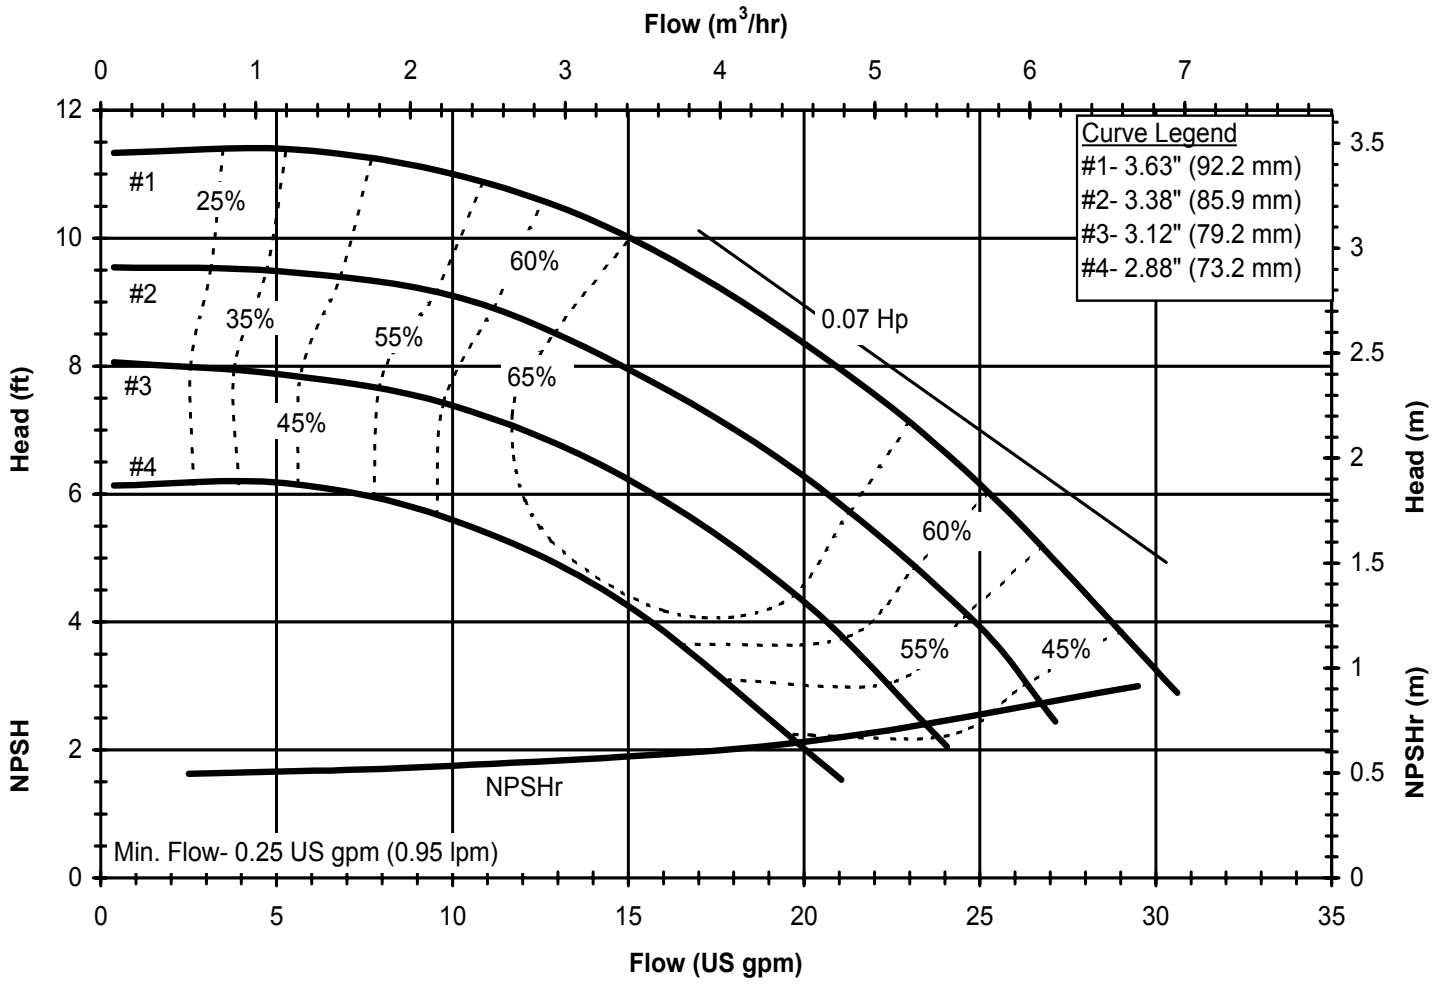

Model DB8
1725 rpm, 60 Hz
Suction: 1 1/2" FNPT
Discharge: 1" MNPT

DB860
6019 REV 0