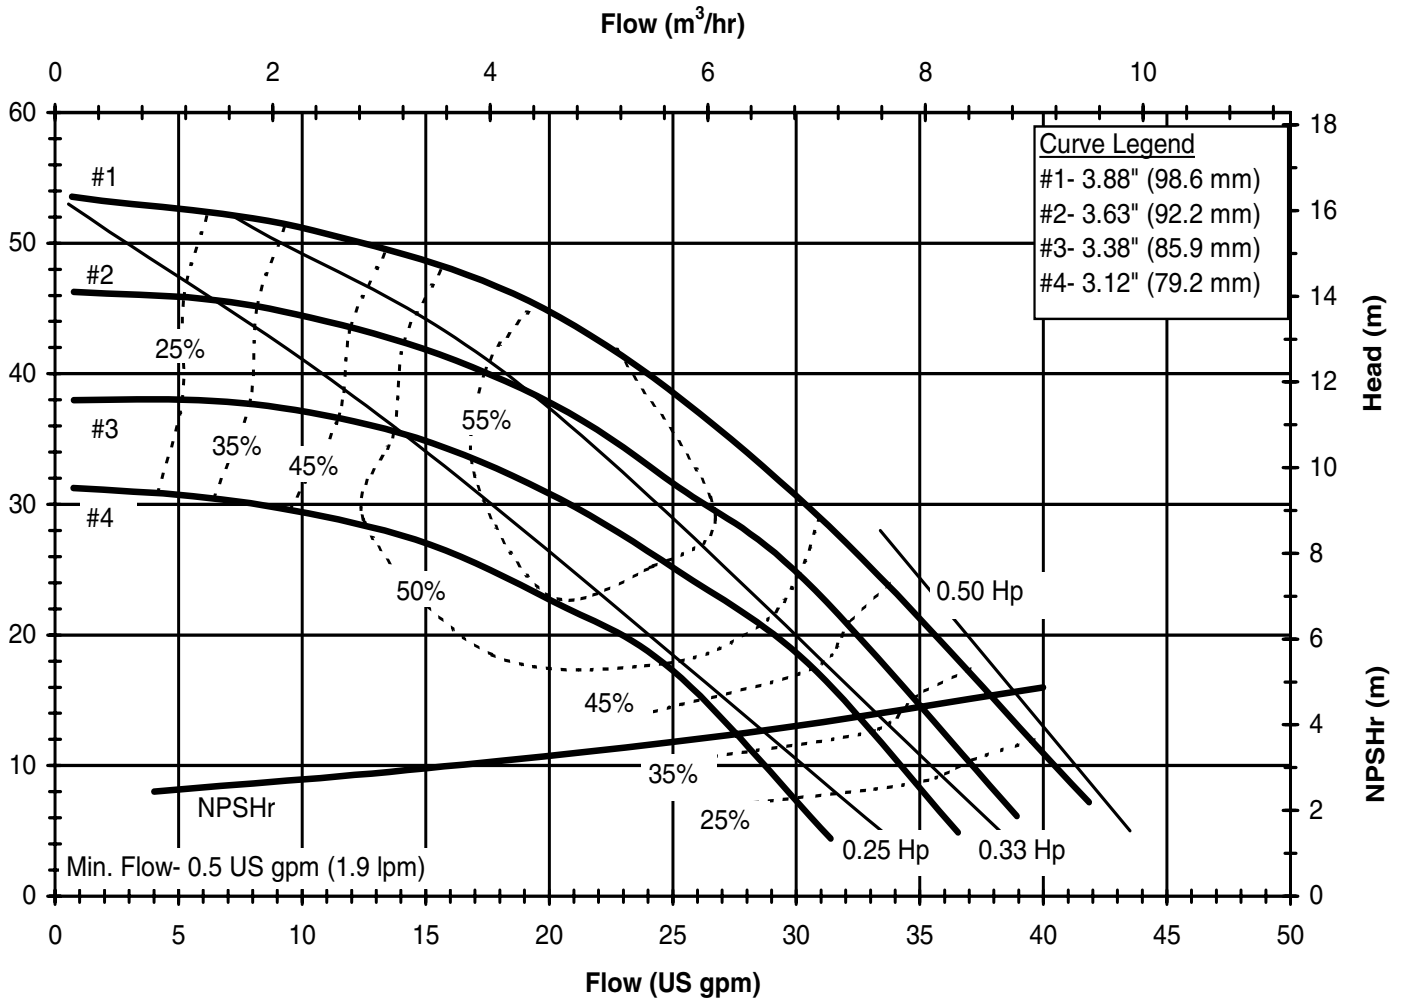

Model DB6H
3450 rpm, 60 Hz
Suction: 1" FNPT
Discharge: 1" MNPT

DB6H60
6023 REV 1