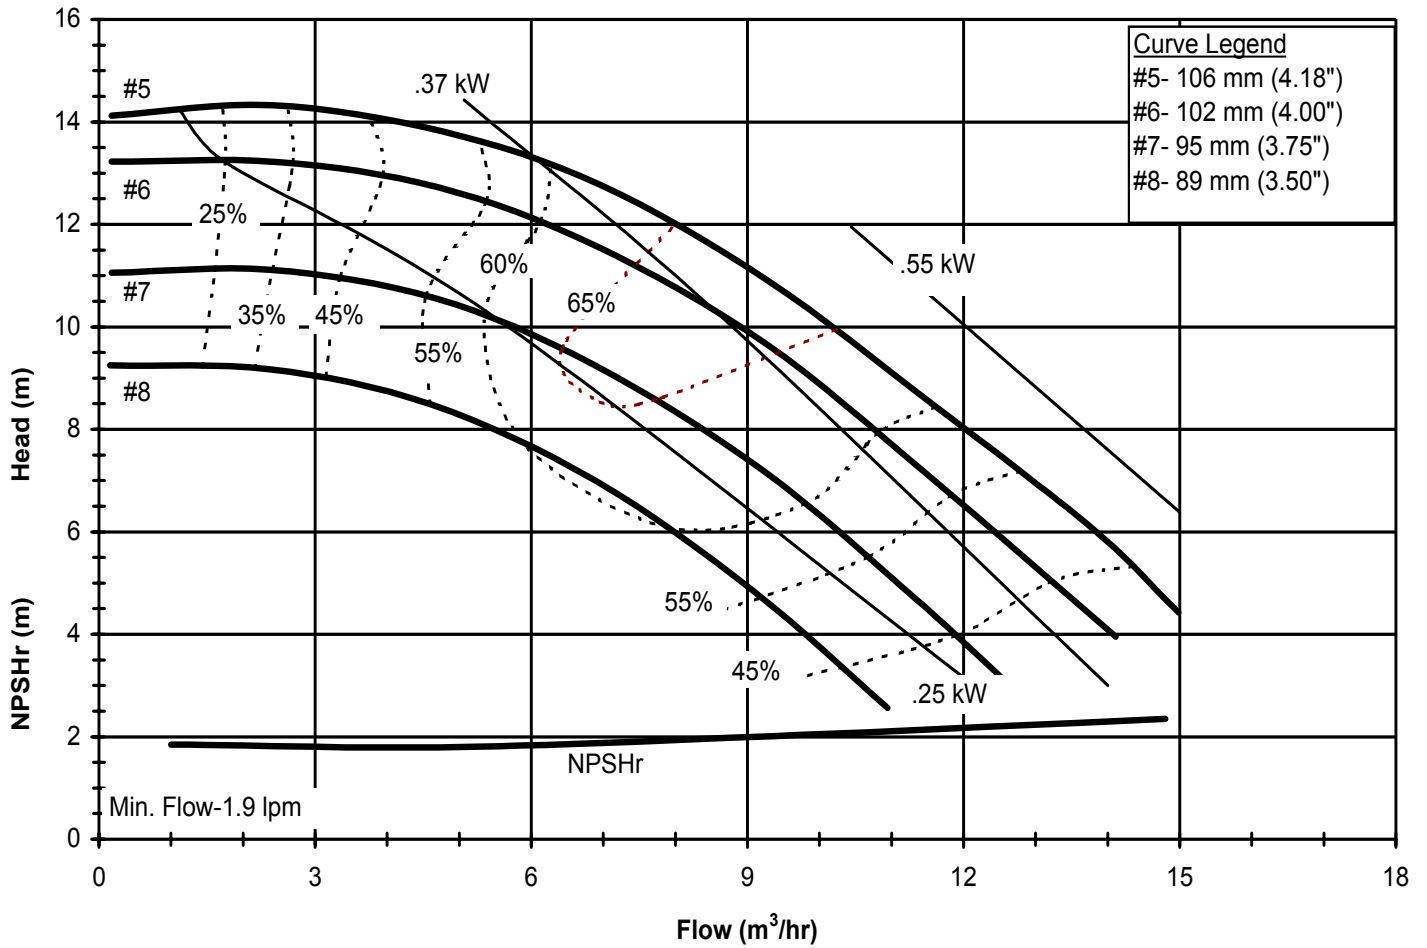

Model DB8
2900 rpm, 50 Hz
Suction: 1 1/2" FNPT
Discharge: 1" MNPT

DB850
6020 REV 0