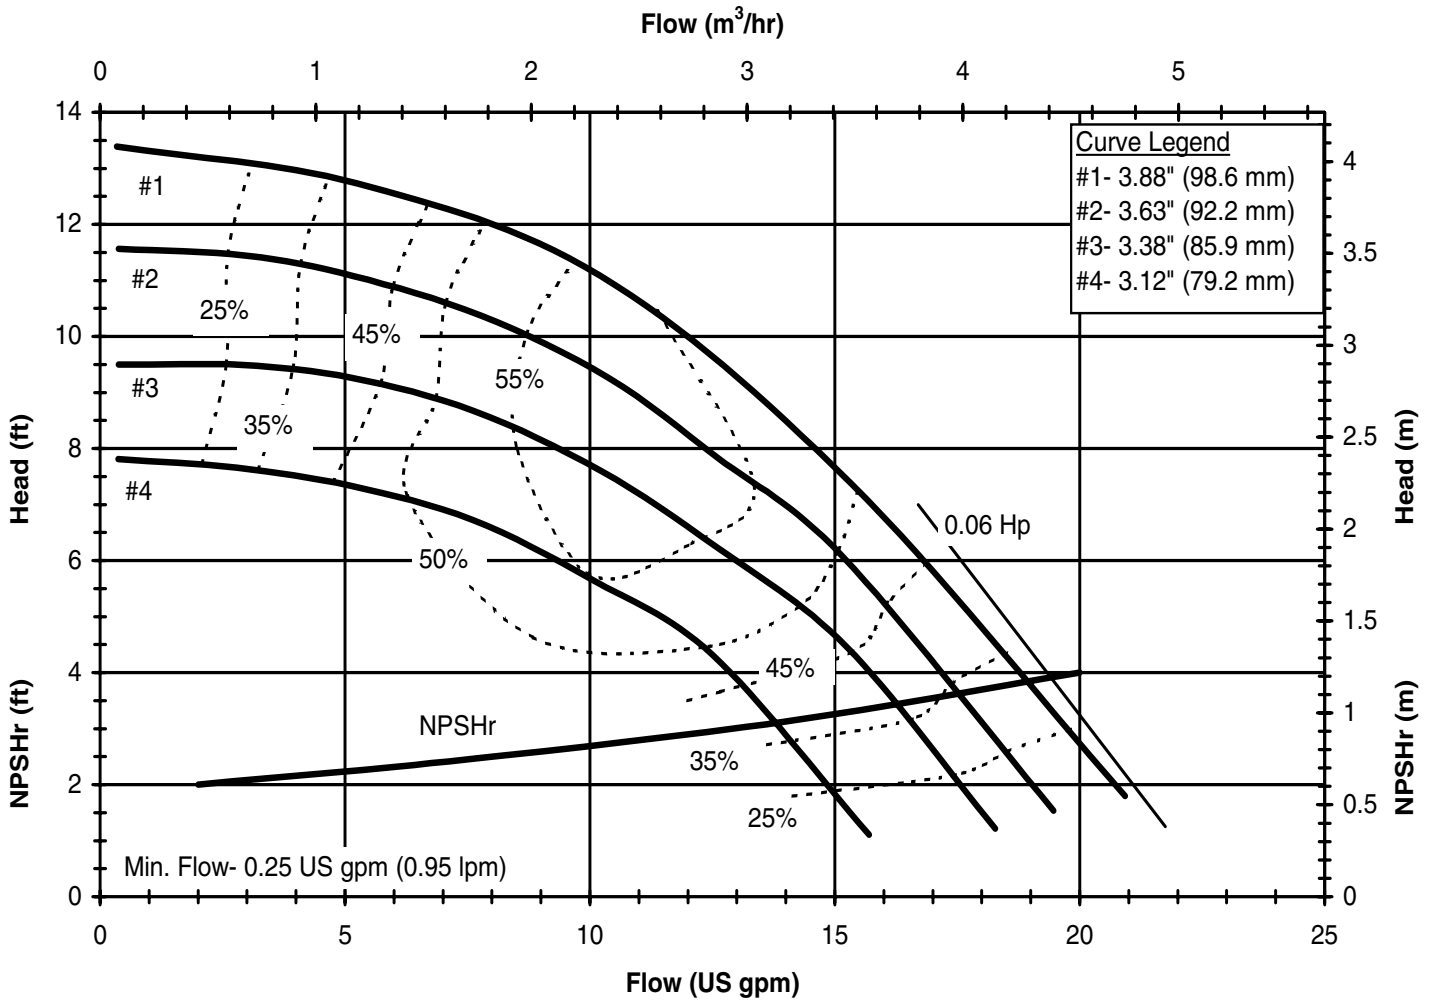

Model DB6H
1725 rpm, 60 Hz
Suction: 1" FNPT
Discharge: 1" MNPT

DB6H60
6023 REV 1