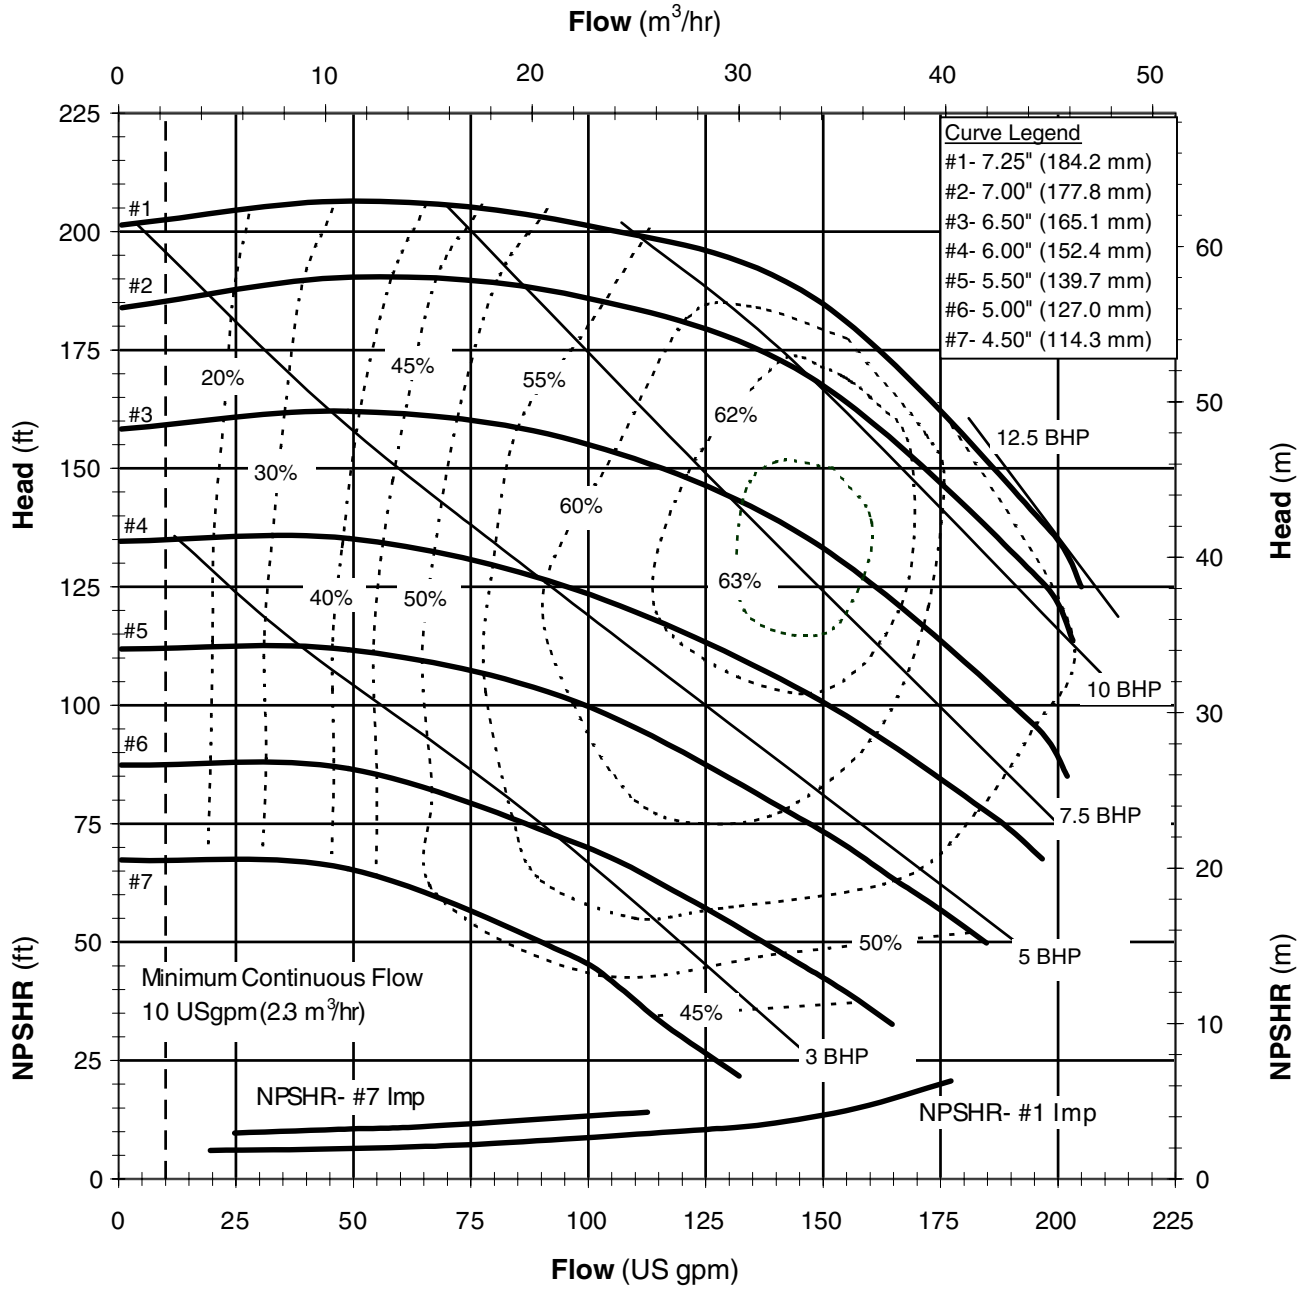

DB1560
 6003 Rev 0

Model DB15
 2900 rpm, 50 Hz
 Suction: 2" FNPT
 Discharge: 1 1/2" MNPT

DB 1550
 6004 REVO

Model DB15
 1450 rpm, 50 Hz
 Suction: 2" FNPT
 Discharge: 1 1/2" MNPT

DB 1550
 6004 REV0

Model DB22- Closed Impeller
 3450 rpm, 60 Hz
 Suction: 2" FNPT
 Discharge: 2" MNPT