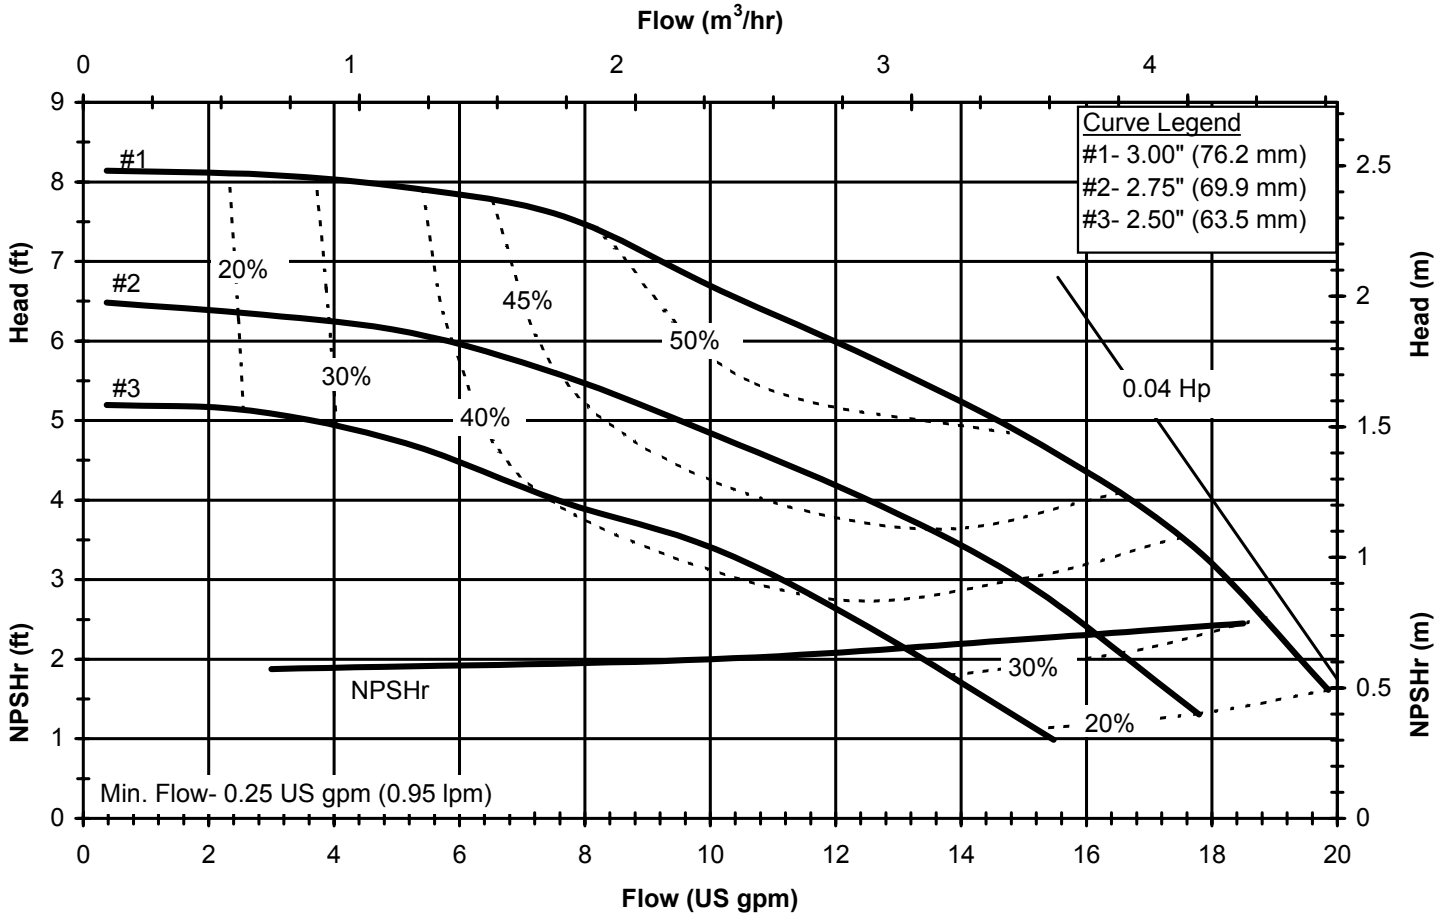

Model DB6
1725 rpm, 60 Hz
Suction: 1" FNPT
Discharge: 1" MNPT

DB660
6025 REV 0