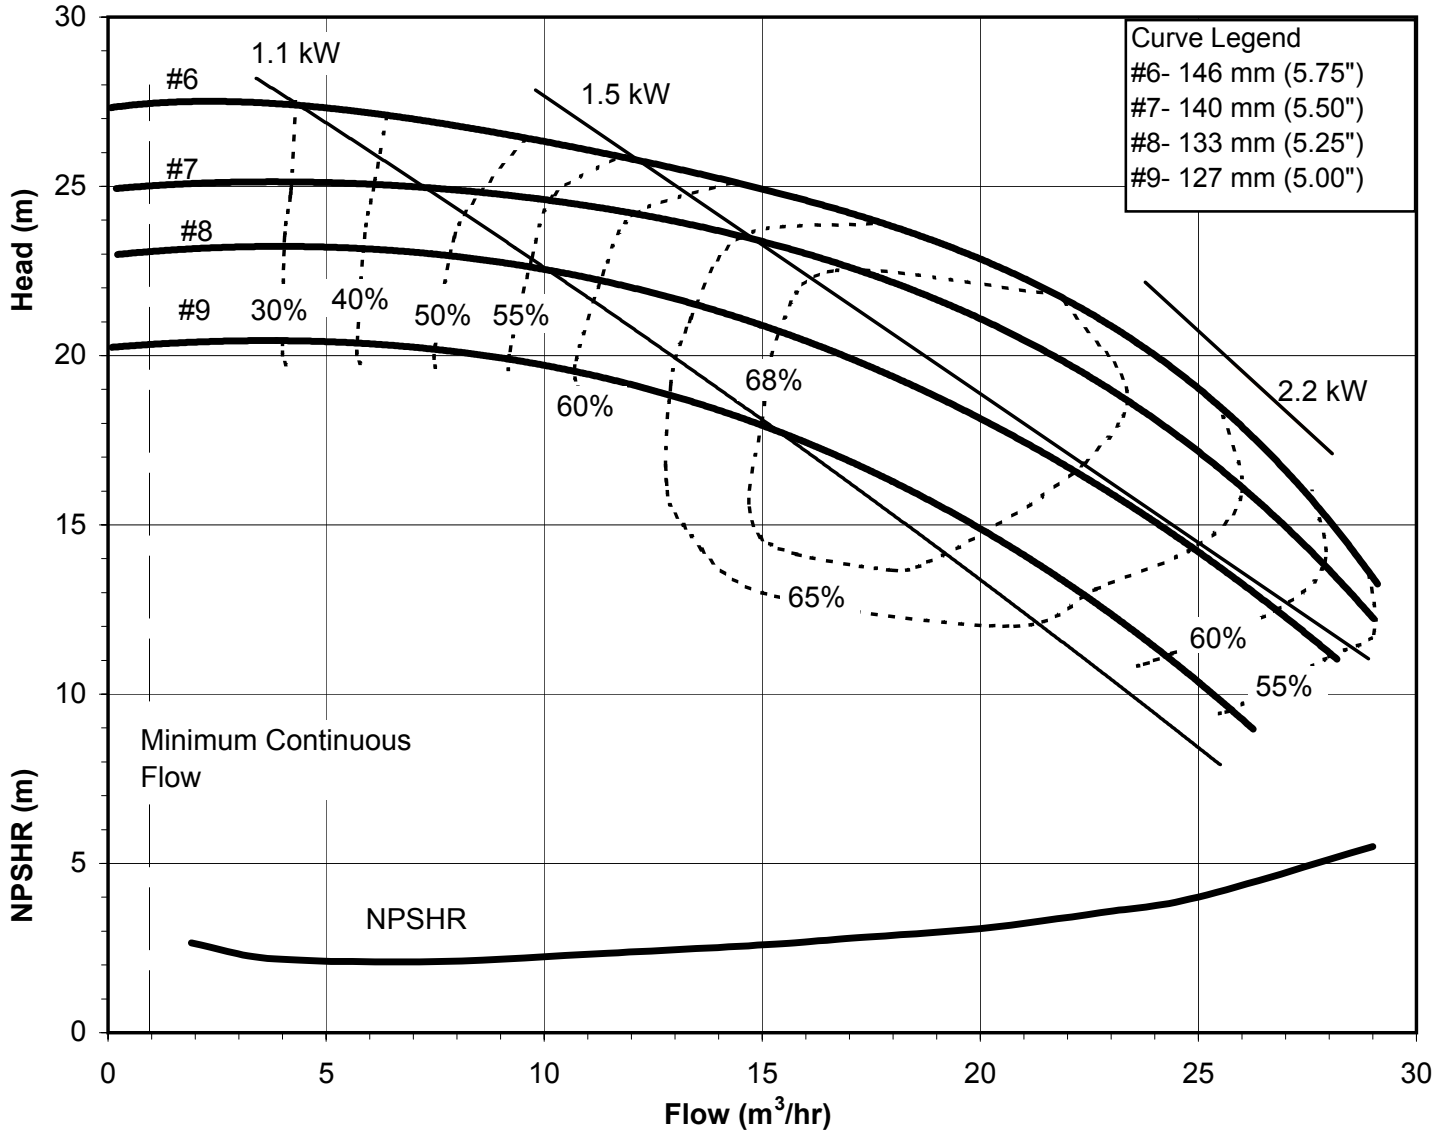

Model DB15
2900 rpm, 50 Hz
Suction: 2" FNPT
Discharge: 1 1/2" MNPT

DB 1550
6004 REVO