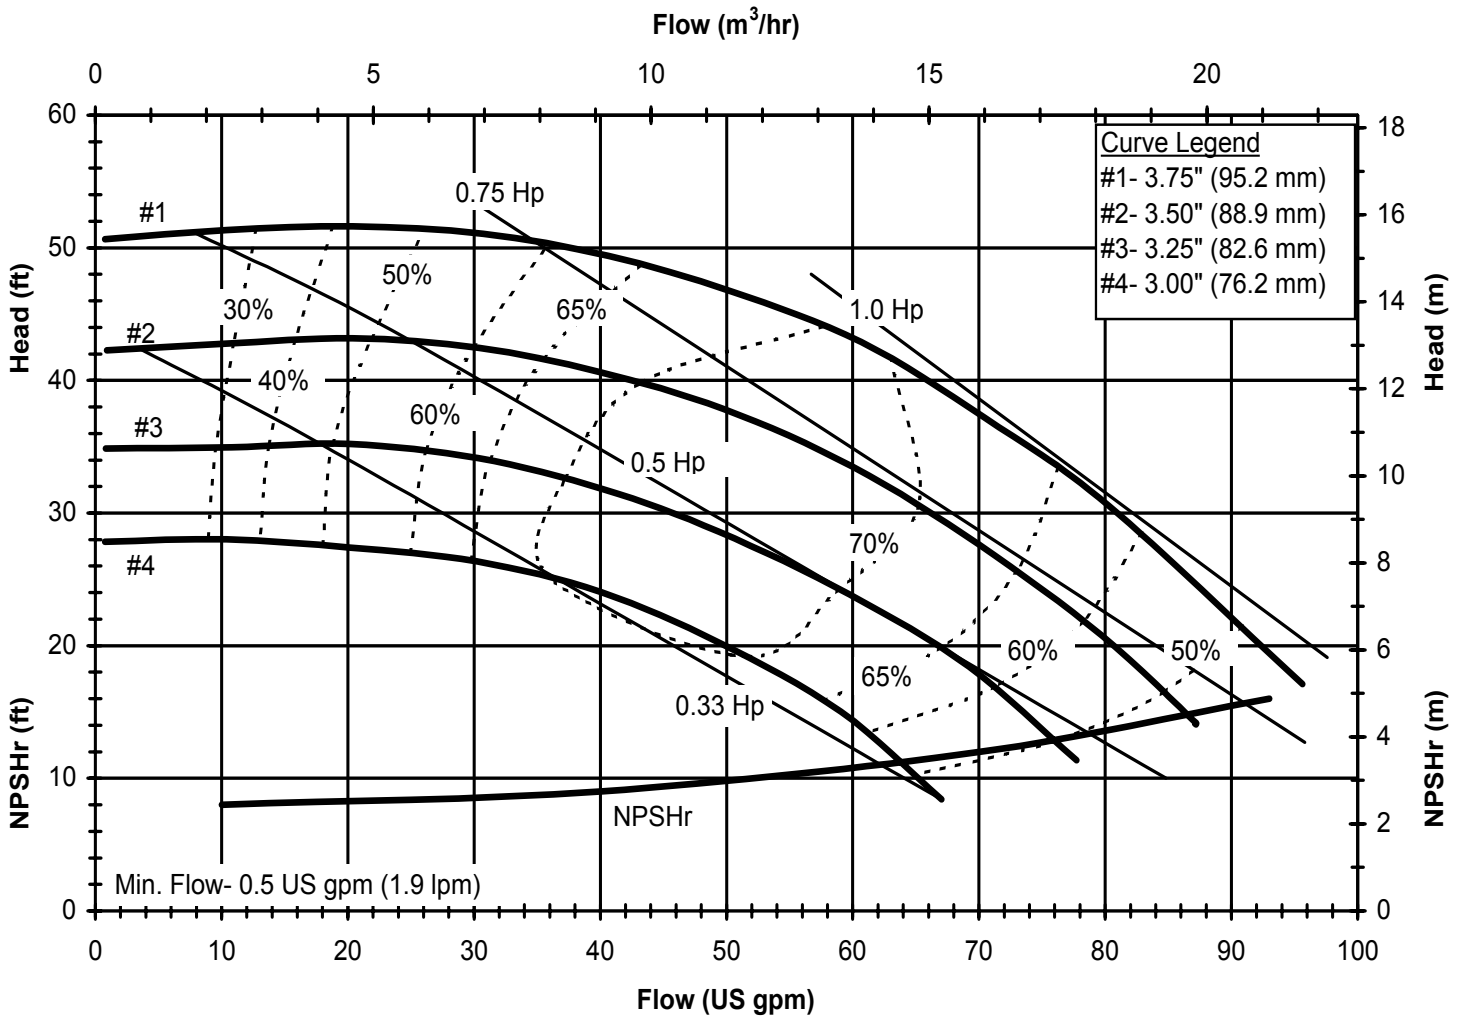

DB850
 6020 REV 0

Model DB9
 3450 rpm, 60 Hz
 Suction: 1" FNPT
 Discharge: 1" MNPT

DB960
 6027 REV 0

Model DB9
 1725 rpm, 60 Hz
 Suction: 1" FNPT
 Discharge: 1" MNPT

DB960
 6027 REV 1

Model DB10
 3450 rpm, 60 Hz
 Suction: 1 1/2" FNPT
 Discharge: 1 1/2" MNPT