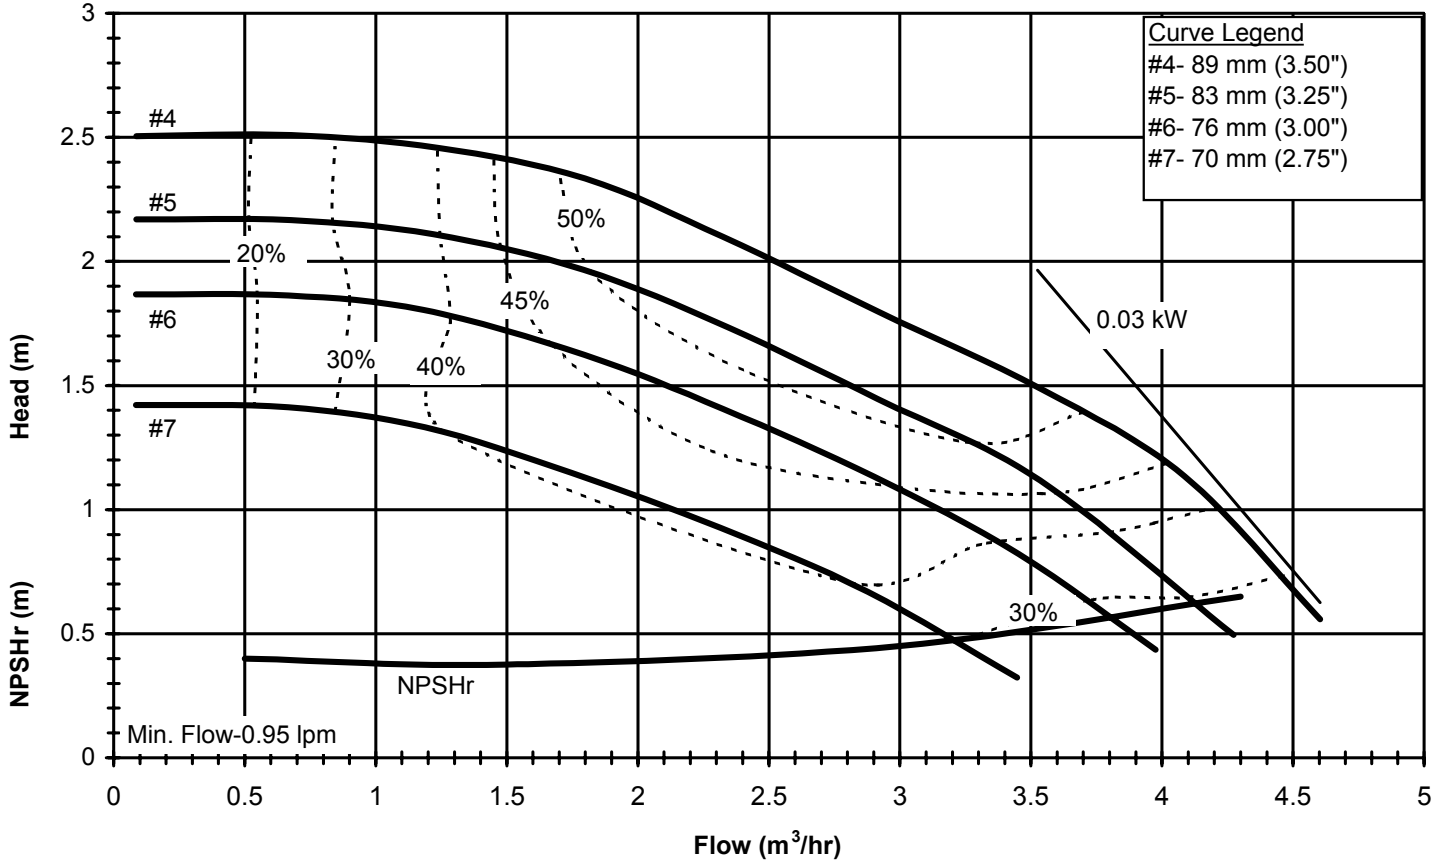

Model DB6
 1725 rpm, 60 Hz
 Suction: 1" FNPT
 Discharge: 1" MNPT

DB660
 6025 REV 0

Model DB6
 2900 rpm, 50 Hz
 Suction: 1" FNPT
 Discharge: 1" MNPT

DB650
 6026 REV 0

Model DB6
 1450 rpm, 50 Hz
 Suction: 1" FNPT
 Discharge: 1" MNPT