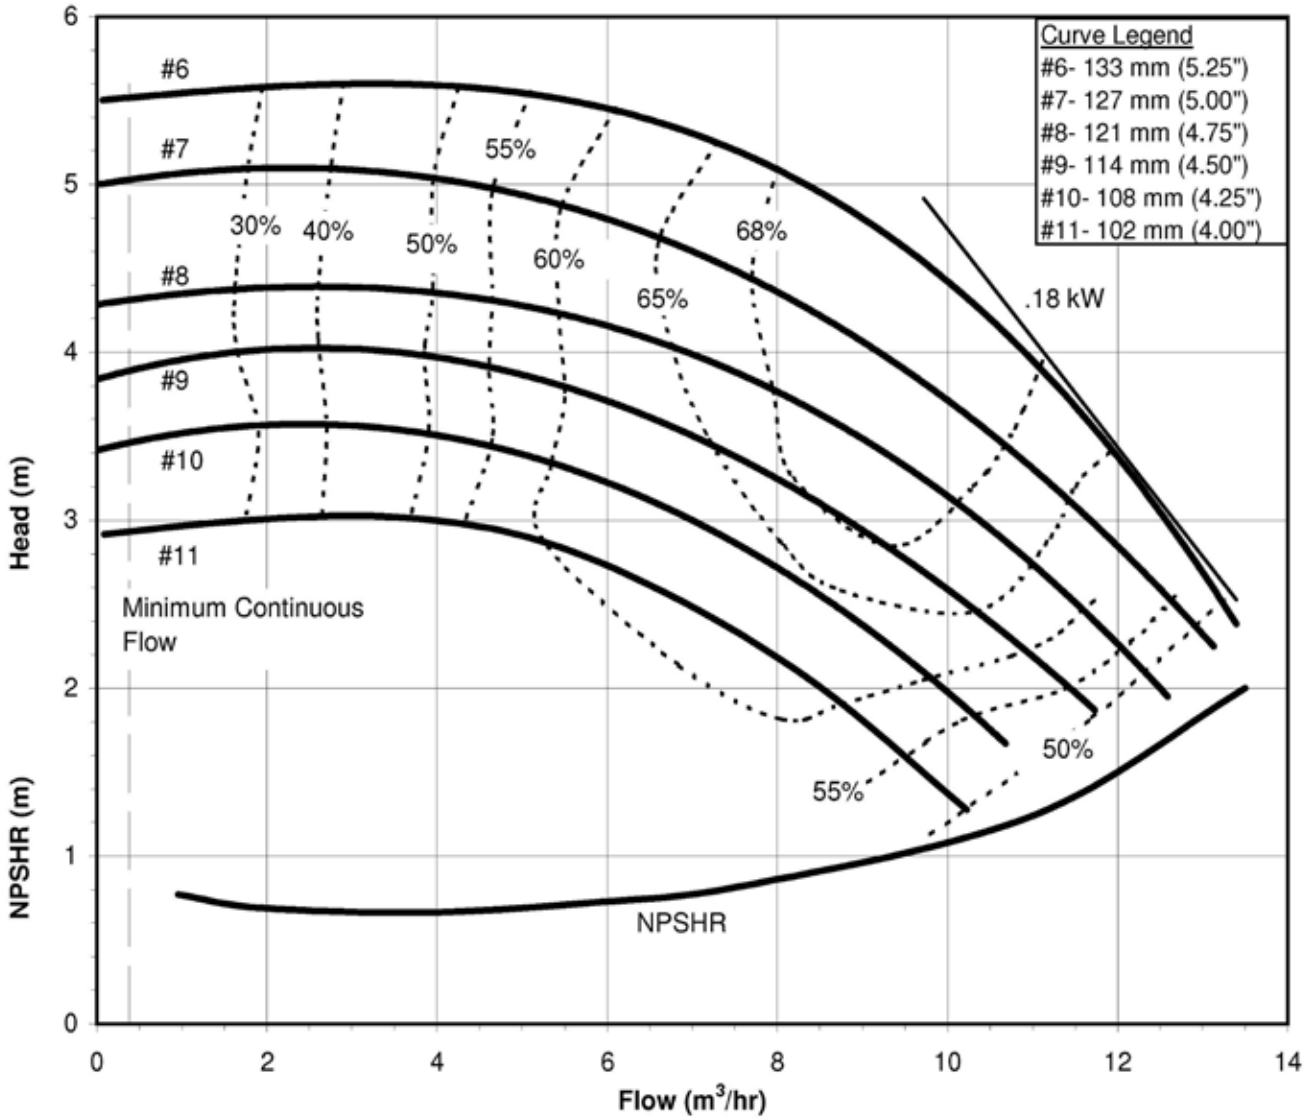

Model DB11
1450 rpm, 50 Hz
Suction: 2" FNPT
Discharge: 1 1/2" MNPT

DB1150
6002 Rev 1