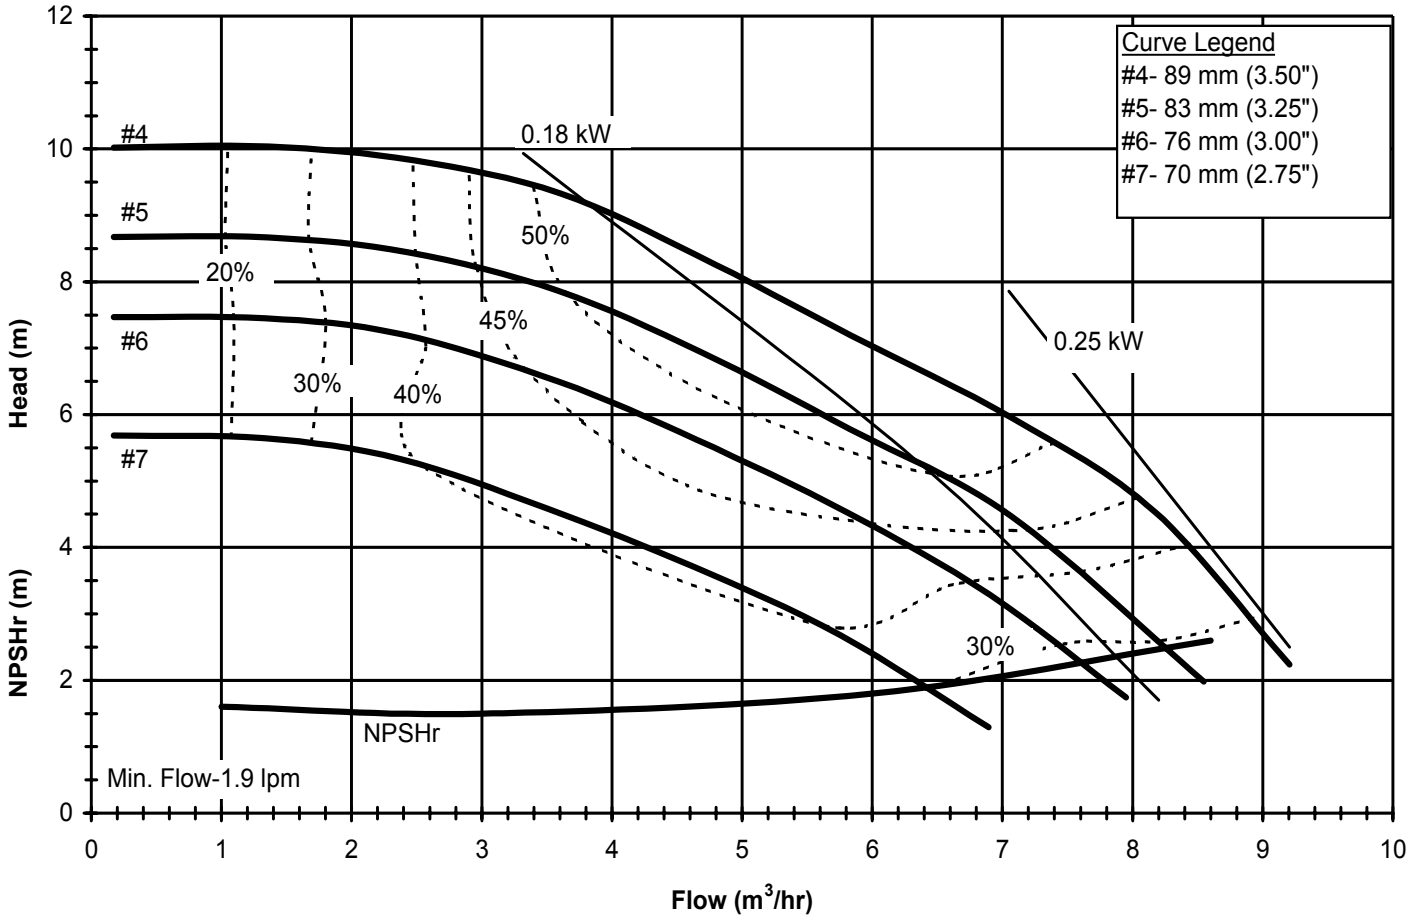

Model DB6
2900 rpm, 50 Hz
Suction: 1" FNPT
Discharge: 1" MNPT

DB650
6026 REV 0