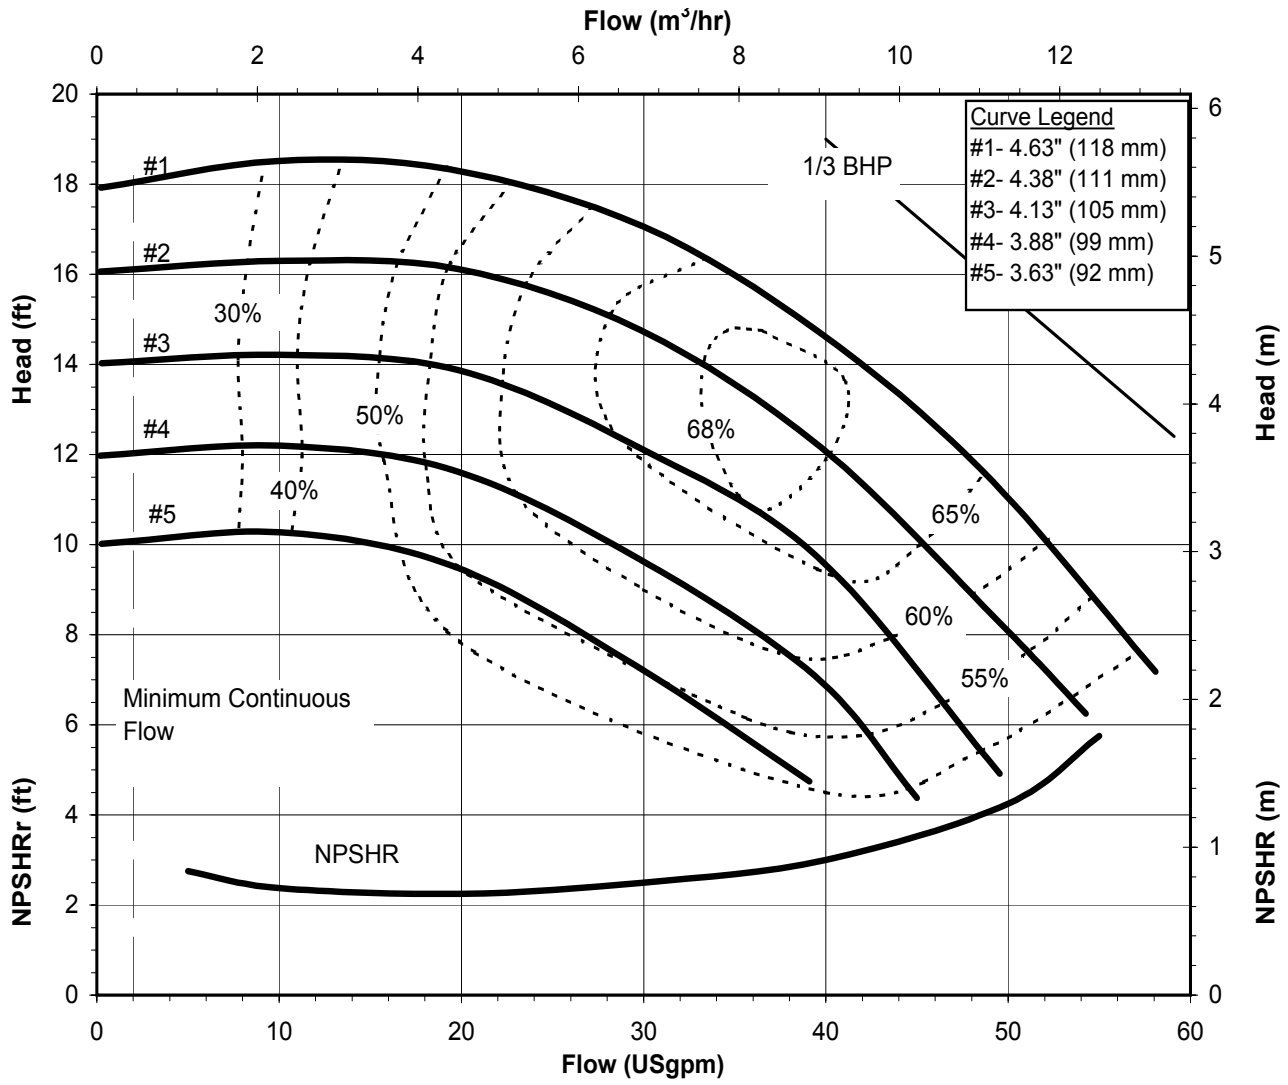

Model DB11
1725 rpm, 60 Hz
Suction: 2" FNPT
Discharge: 1 1/2" MNPT

DB1160
6001 Rev 0